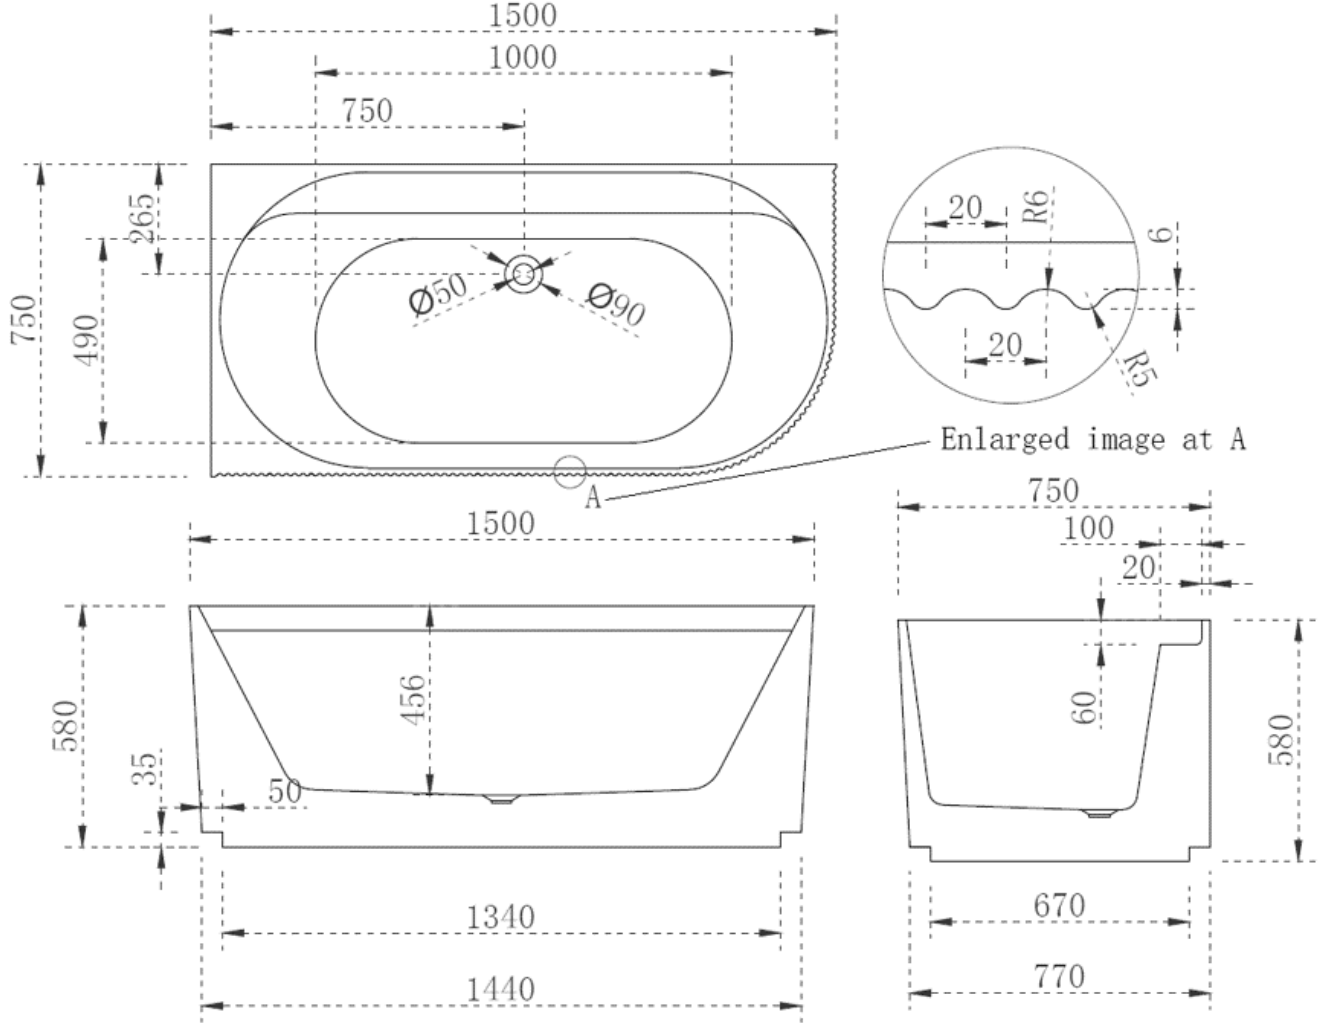

CODE:	CJ-PAV-15L
SUPPLIER:	CEEJAY AUSTRALIA
SIZE:	1500L x 750D x 580H mm
TYPE:	CORNER BATH

JNK

BATHROOM, PLUMBING
& KITCHEN SUPPLIES

NB: Drawings are not to scale—they are to assist only. All measurements are nominal and are subject to change.