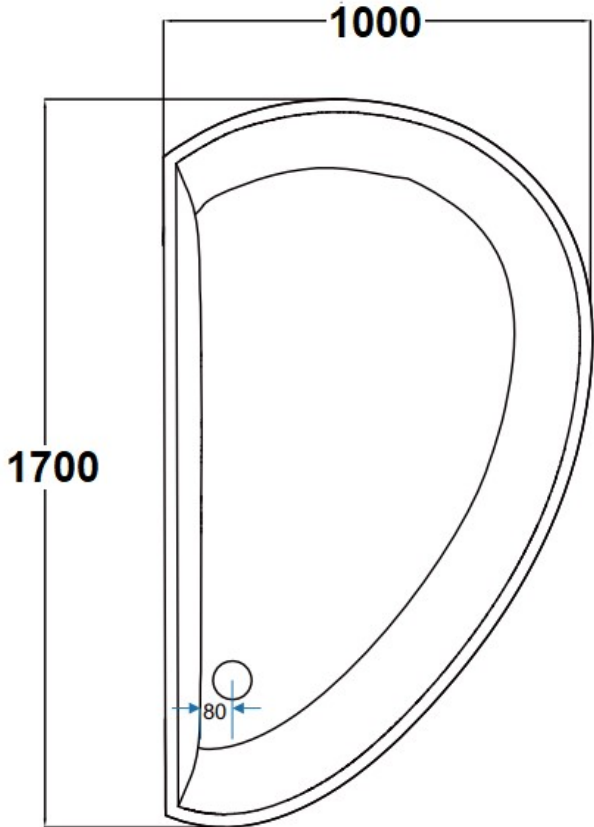

CODE:	CJ-DOV-17
SIZE:	1700 x 1000 x 600MM
TYPE:	FREESTANDING BATHTUB
CONFIGURATION:	N/A

**JNK**

BATHROOM, PLUMBING  
& KITCHEN SUPPLIES

NB: Drawings are not to scale—they are to assist only. All measurements are nominal and are subject to change.