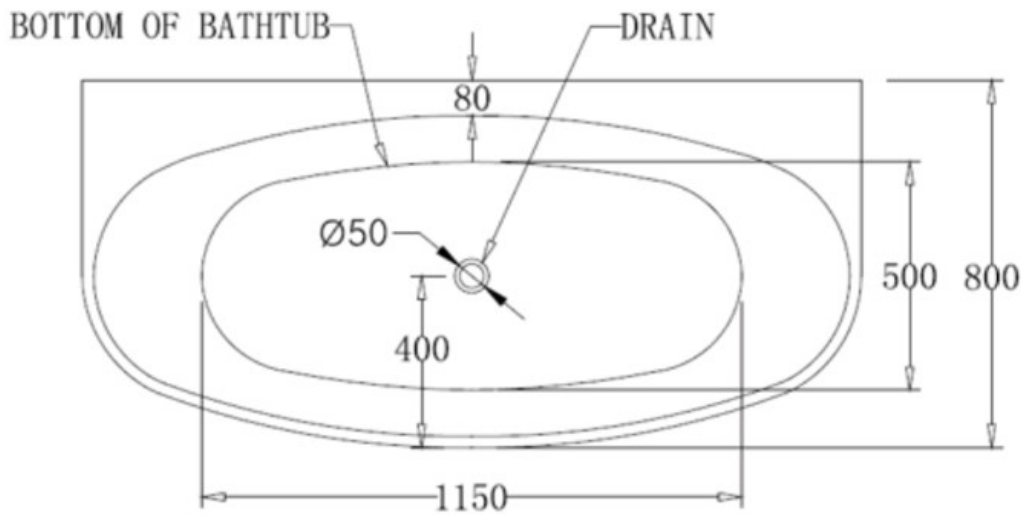

CODE:	CJ-BATH-20
SIZE:	1700 x 800 x 580 mm
TYPE:	BACK TO WALL
CONFIGURATION:	-

JNK

BATHROOM, PLUMBING
& KITCHEN SUPPLIES

NB: Drawings are not to scale—they are to assist only. All measurements are nominal and are subject to change.