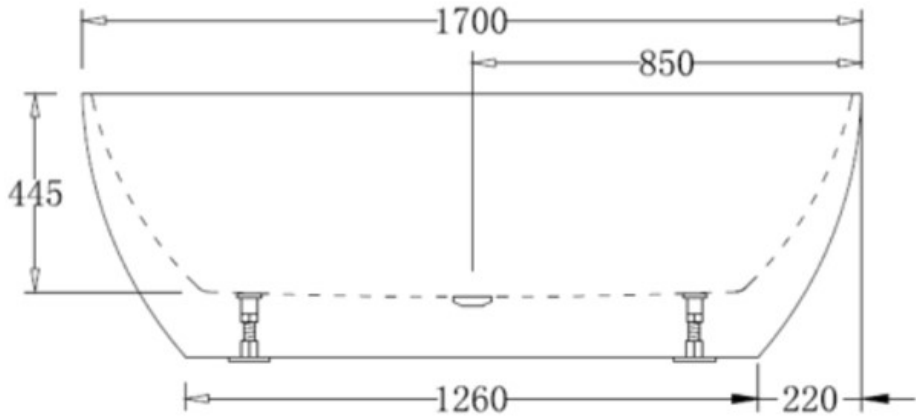

CODE:	CJ-BATH-20
SIZE:	1700 x 800 x 580 mm
TYPE:	BACK TO WALL
CONFIGURATION:	-

JNK

BATHROOM, PLUMBING
& KITCHEN SUPPLIES

NB: Drawings are not to scale—they are to assist only. All measurements are nominal and are subject to change.