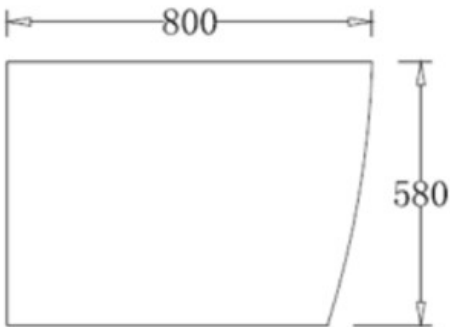

CODE:	CJ-BATH-20
SIZE:	1700 x 800 x 580 mm
TYPE:	BACK TO WALL
CONFIGURATION:	-

JNK

BATHROOM, PLUMBING
& KITCHEN SUPPLIES

NB: Drawings are not to scale—they are to assist only. All measurements are nominal and are subject to change.