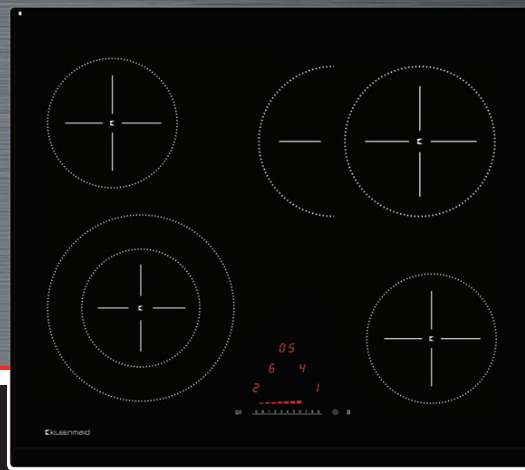

Ceramic Cooktop Touch Control 60cm

Model: CCT6010

- 60cm ceramic glass with quartz grey graphics
- Bevelled shaped edges 22mm x 5mm
- Four German Hi Light elements with rapid boost start up
- Two extendable cooking zones making 6 cooking zone options
- Slider touch control with direct access to nine heating levels with a lighted display
- Automatic cooking
- Four timers
- Minute minder
- Stop and go function
- Keep warm 70°C function
- Recall function
- Child safety lock
- Auto-Stop in case of accidental start, long absence, overflow, over temperature
- Residual heat indicators
- Easy Access Servicing due to service access from below

Easy Access Servicing

Arsenic Free Glass

Extendable Zones

Keep Warm Function

Pause/Resume

Spill Protection

Cooking Elements

Residual Heat Indicator