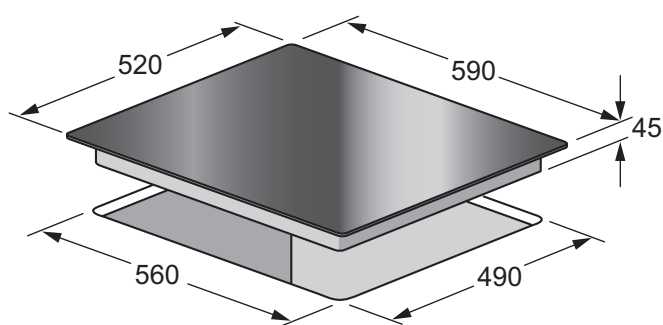

Ceramic Cooktop Touch Control 60cm

Model: CCT6010

- 60cm ceramic glass with quartz grey graphics
- Bevelled shaped edges 22mm x 5mm
- Four German Hi Light elements with rapid boost start up
- Two extendable cooking zones making 6 cooking zone options
- Slider touch control with direct access to nine heating levels with a lighted display
- Automatic cooking
- Four timers
- Minute minder
- Stop and go function
- Keep warm 70°C function
- Recall function
- Child safety lock
- Auto-Stop in case of accidental start, long absence, overflow, over temperature
- Residual heat indicators
- Easy Access Servicing due to service access from below