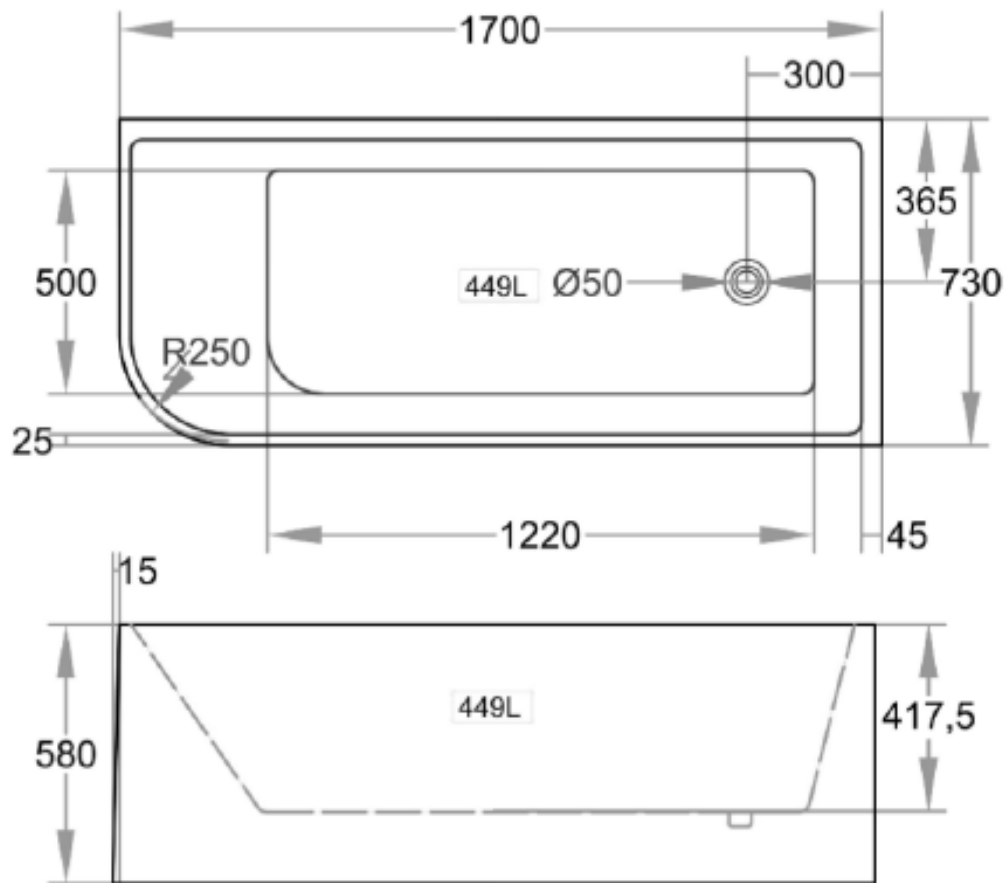

CODE:	CBT1700R-580
SIZE:	1700 x 730 x 580 mm
TYPE:	BACK TO WALL
CONFIGURATION:	RIGHT HAND CORNER

JNK | BATHROOM, PLUMBING
& KITCHEN SUPPLIES

NB: Drawings are not to scale—they are to assist only. All measurements are nominal and are subject to change.