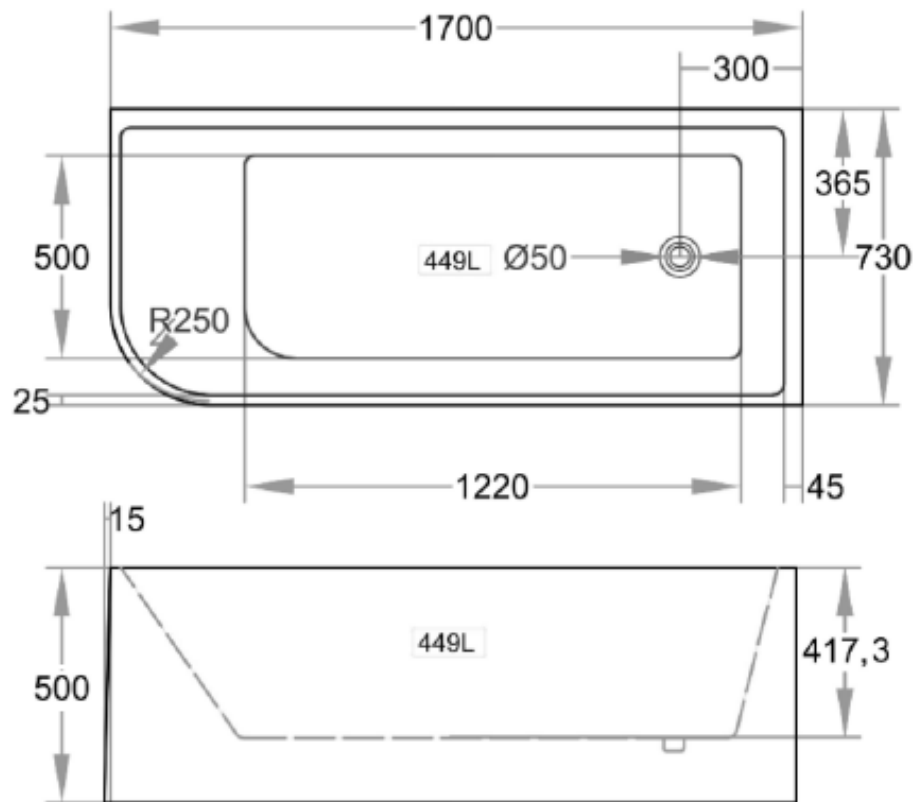

CODE:	CBT1700R-500
SIZE:	1700 x 730 x 500 mm
TYPE:	BACK TO WALL
CONFIGURATION:	RIGHT HAND CORNER

JNK | BATHROOM, PLUMBING
& KITCHEN SUPPLIES

NB: Drawings are not to scale—they are to assist only. All measurements are nominal and are subject to change.