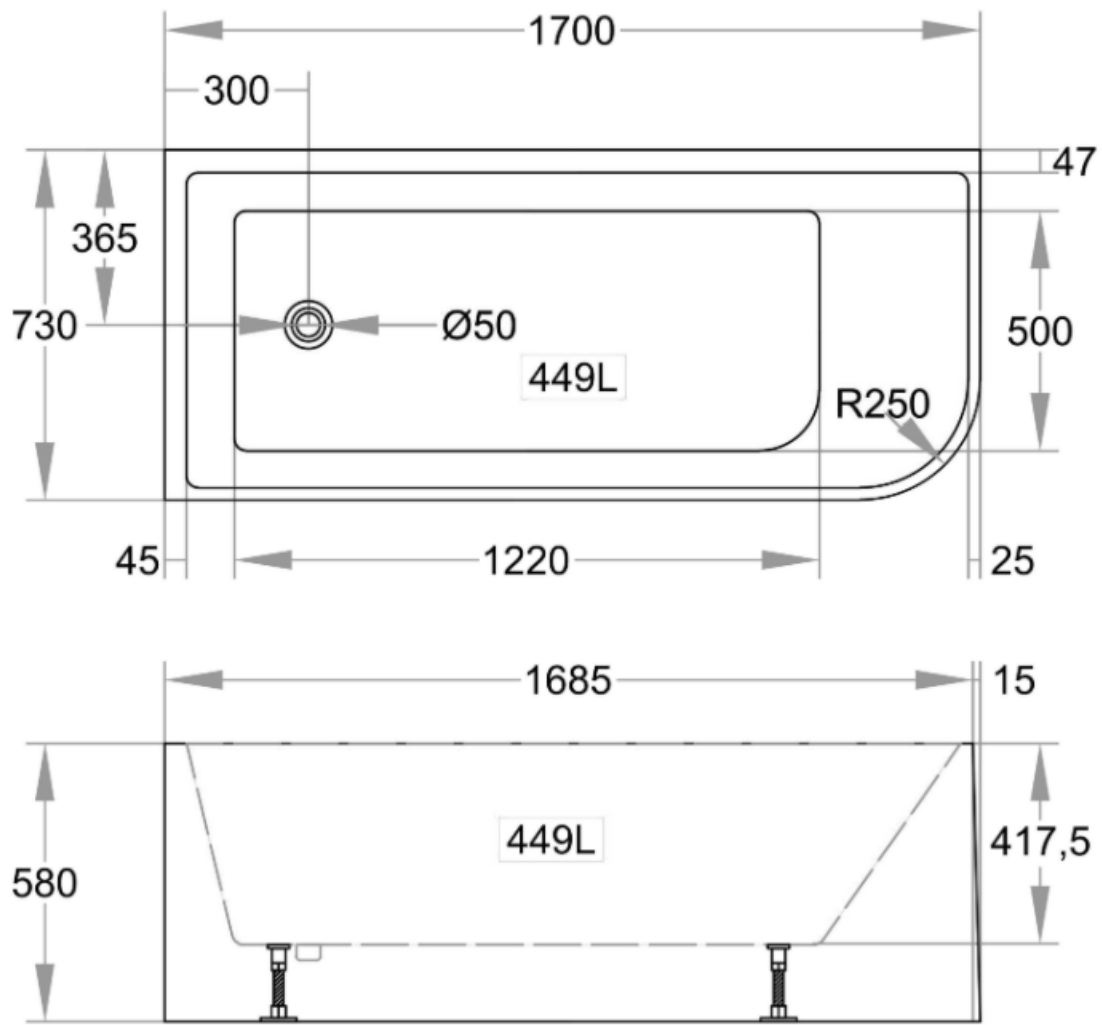

CODE:	CBT1700L-580
SIZE:	1700 x 730 x 580 mm
TYPE:	BACK TO WALL
CONFIGURATION:	LEFT HAND CORNER

JNK | BATHROOM, PLUMBING
& KITCHEN SUPPLIES

NB: Drawings are not to scale—they are to assist only. All measurements are nominal and are subject to change.