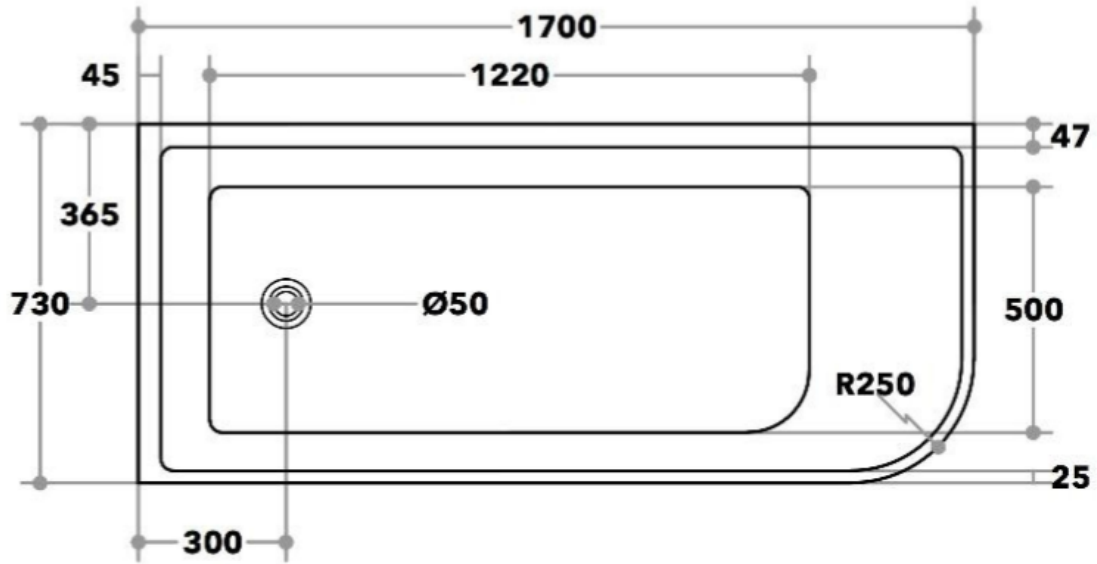

CODE:	CBT1700L-500
SIZE:	1700 x 730 x 500 mm
TYPE:	BACK TO WALL
CONFIGURATION:	LEFT HAND CORNER

**JNK** | BATHROOM, PLUMBING  
& KITCHEN SUPPLIES

NB: Drawings are not to scale—they are to assist only. All measurements are nominal and are subject to change.