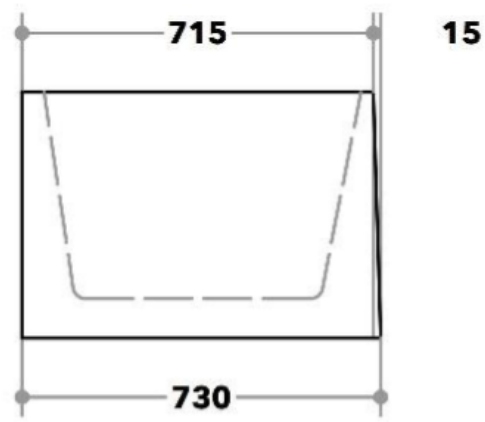

CODE:	CBT1700L-500
SIZE:	1700 x 730 x 500 mm
TYPE:	BACK TO WALL
CONFIGURATION:	LEFT HAND CORNER

**JNK** | BATHROOM, PLUMBING  
& KITCHEN SUPPLIES

NB: Drawings are not to scale—they are to assist only. All measurements are nominal and are subject to change.