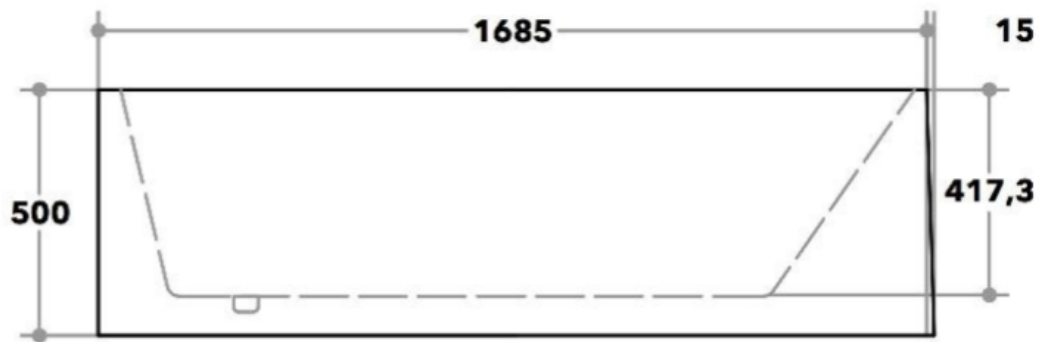

CODE:	CBT1700L-500
SIZE:	1700 x 730 x 500 mm
TYPE:	BACK TO WALL
CONFIGURATION:	LEFT HAND CORNER

**JNK** | BATHROOM, PLUMBING  
& KITCHEN SUPPLIES

NB: Drawings are not to scale—they are to assist only. All measurements are nominal and are subject to change.