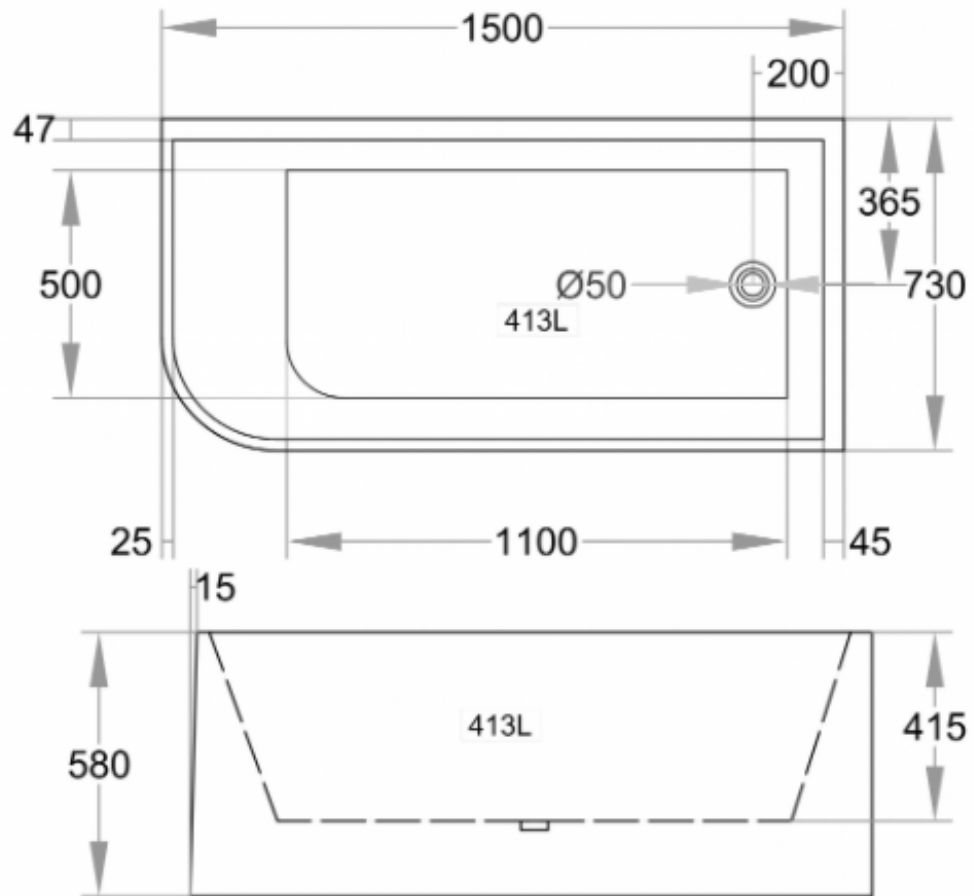

CODE:	CBT1500R-580
SIZE:	1500 x 730 x 580 mm
TYPE:	BACK TO WALL
CONFIGURATION:	RIGHT HAND CORNER

JNK | BATHROOM, PLUMBING
& KITCHEN SUPPLIES

NB: Drawings are not to scale—they are to assist only. All measurements are nominal and are subject to change.