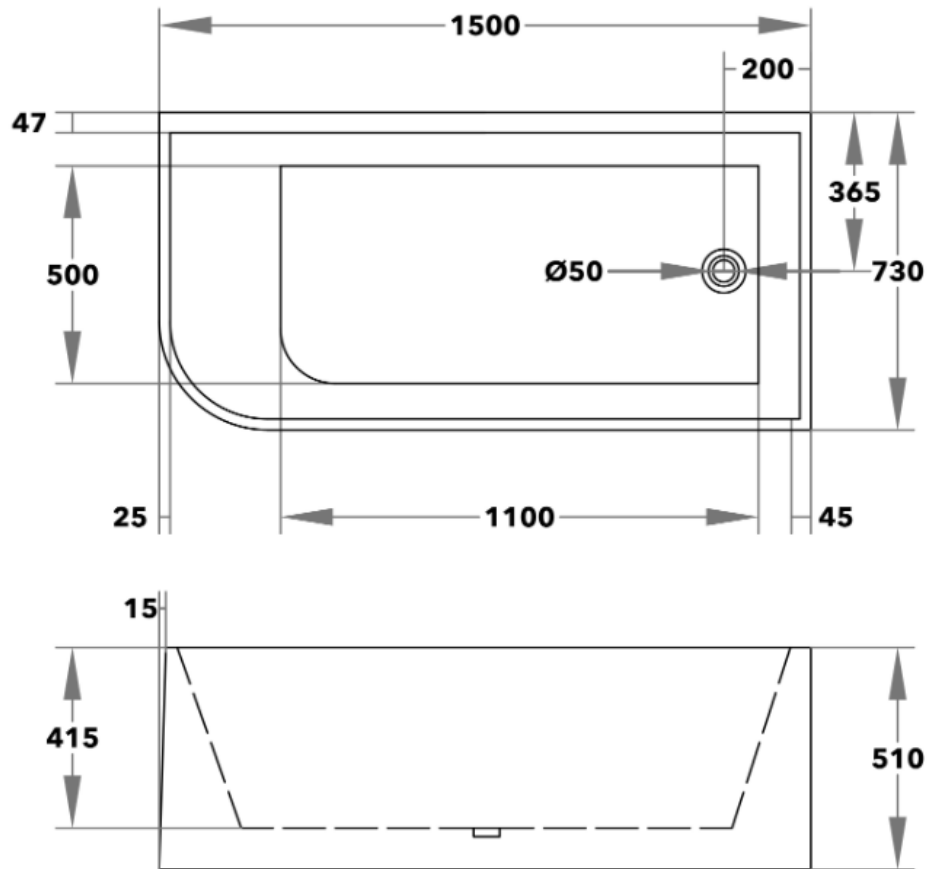

CODE:	CBT1500R-510
SIZE:	1500 x 730 x 510 mm
TYPE:	BACK TO WALL
CONFIGURATION:	RIGHT HAND CORNER

JNK | BATHROOM, PLUMBING
& KITCHEN SUPPLIES

NB: Drawings are not to scale—they are to assist only. All measurements are nominal and are subject to change.