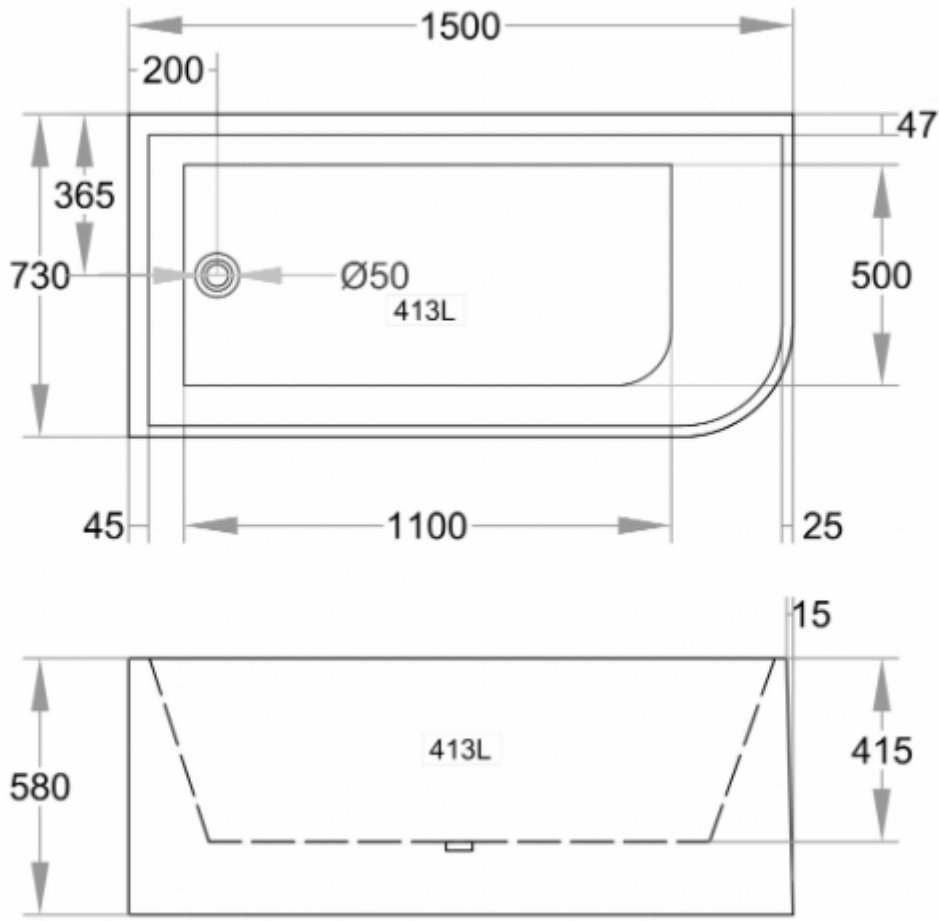

CODE:	CBT1500L-580
SIZE:	1500 x 730 x 580 mm
TYPE:	BACK TO WALL
CONFIGURATION:	LEFT HAND CORNER

JNK | BATHROOM, PLUMBING
& KITCHEN SUPPLIES

NB: Drawings are not to scale—they are to assist only. All measurements are nominal and are subject to change.