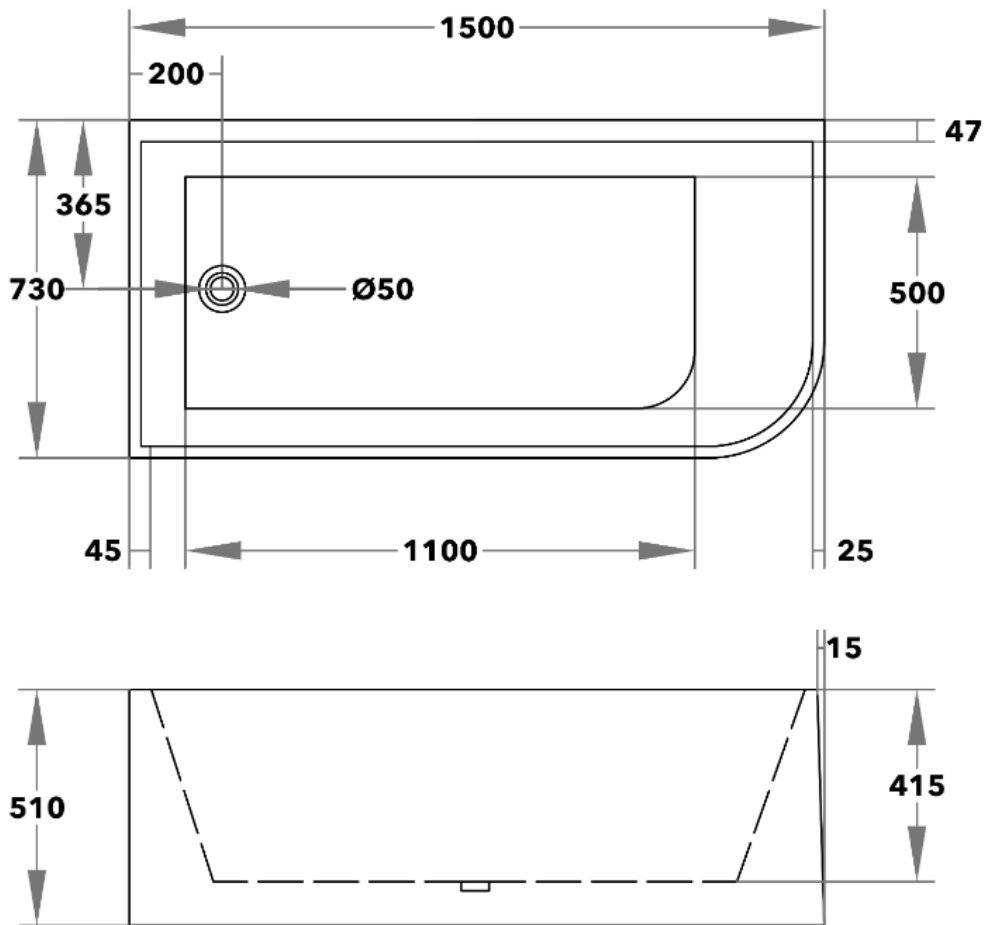

CODE:	CBT1500L-510
SIZE:	1500 x 730 x 510 mm
TYPE:	BACK TO WALL
CONFIGURATION:	LEFT HAND CORNER

JNK | BATHROOM, PLUMBING
& KITCHEN SUPPLIES

NB: Drawings are not to scale—they are to assist only. All measurements are nominal and are subject to change.