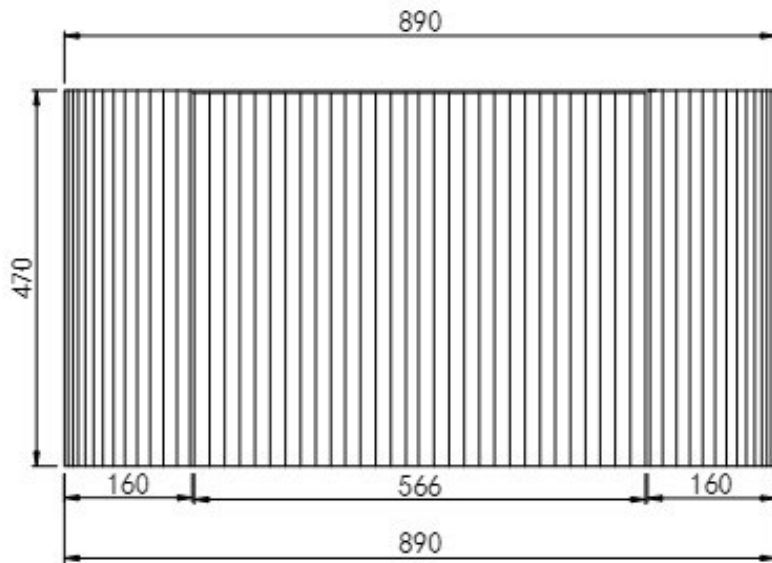

BRAND:	POSEIDON CETO
MODEL:	AVALON CA900W
COLOUR:	MATTE WHITE MATTE BLACK

BATHROOM, PLUMBING
& KITCHEN SUPPLIES