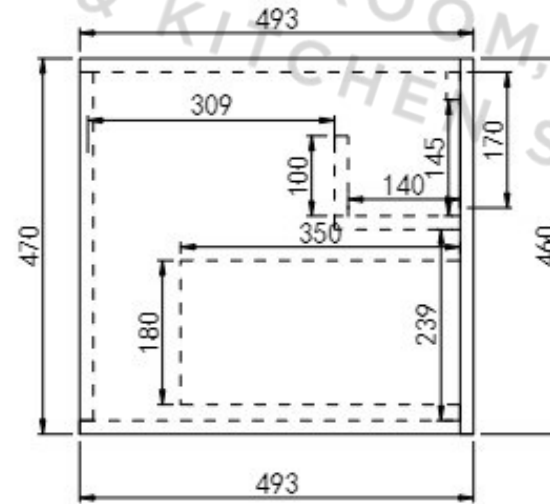

BRAND:	POSEIDON CETO
MODEL:	AVALON CA900W
COLOUR:	MATTE WHITE MATTE BLACK

BATHROOM, PLUMBING
& KITCHEN SUPPLIES