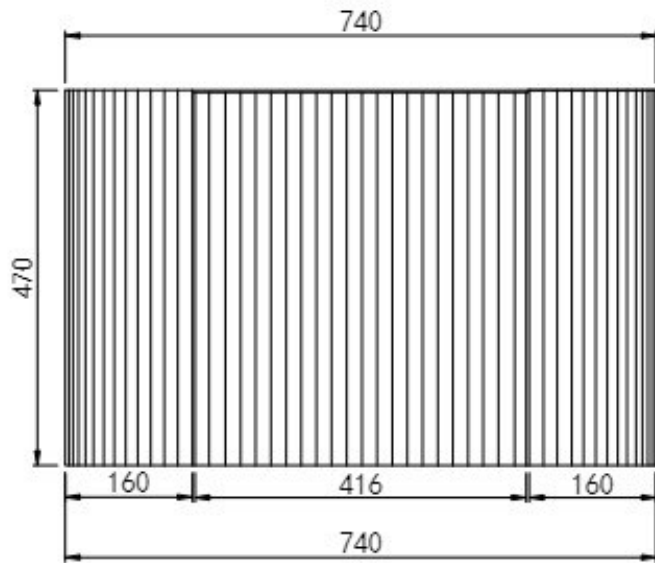

BRAND:	POSEIDON CETO
MODEL:	AVALON CA750W
COLOUR:	MATTE WHITE MATTE BLACK

BATHROOM, PLUMBING
& KITCHEN SUPPLIES