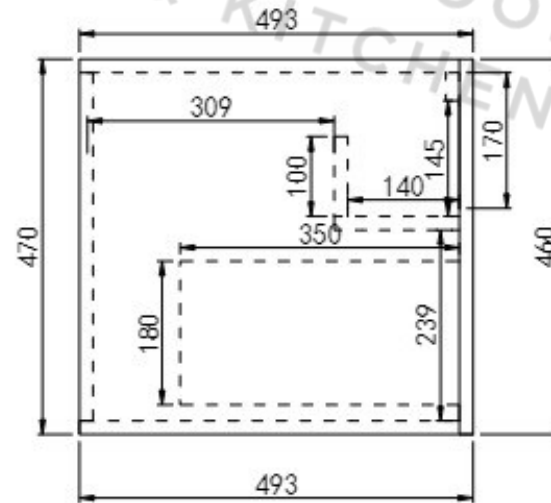

BRAND:	POSEIDON CETO
MODEL:	AVALON CA750W
COLOUR:	MATTE WHITE MATTE BLACK

BATHROOM, PLUMBING
& KITCHEN SUPPLIES