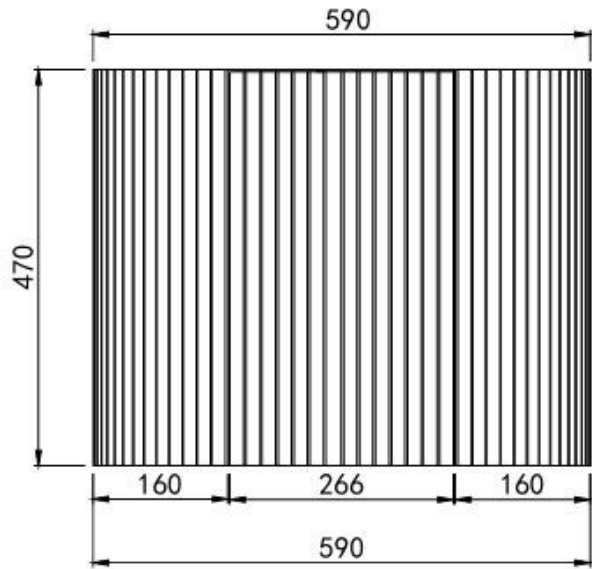

BRAND:	POSEIDON CETO
MODEL:	AVALON CA600W
COLOUR:	MATTE WHITE MATTE BLACK

BATHROOM, PLUMBING
& KITCHEN SUPPLIES