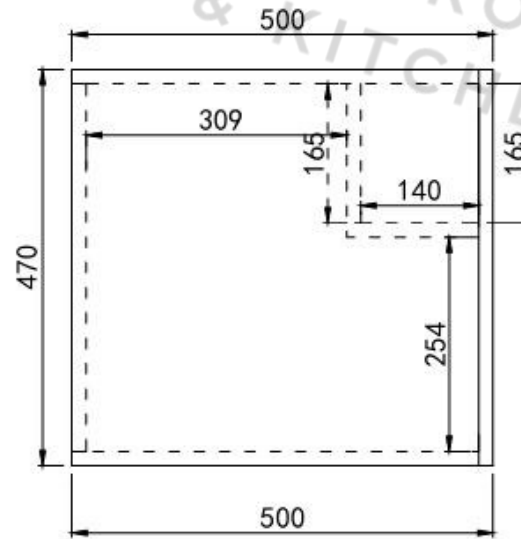

BRAND:	POSEIDON CETO
MODEL:	AVALON CA600W
COLOUR:	MATTE WHITE MATTE BLACK

BATHROOM, PLUMBING
& KITCHEN SUPPLIES