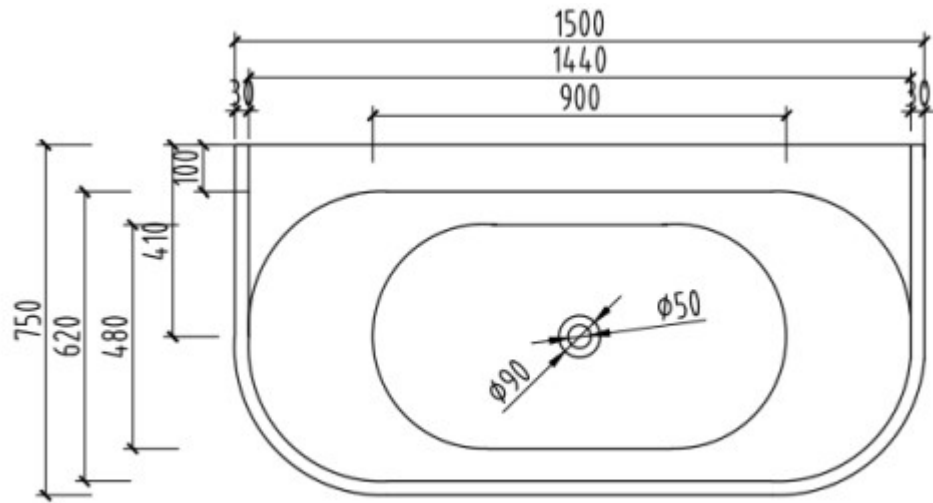

CODE:	BT-WA1500
SUPPLIER:	CASSA DESIGN
SIZE:	1500L x 750D x 600H mm
TYPE:	BACK TO WALL

JNK | BATHROOM, PLUMBING
& KITCHEN SUPPLIES

NB: Drawings are not to scale—they are to assist only. All measurements are nominal and are subject to change.