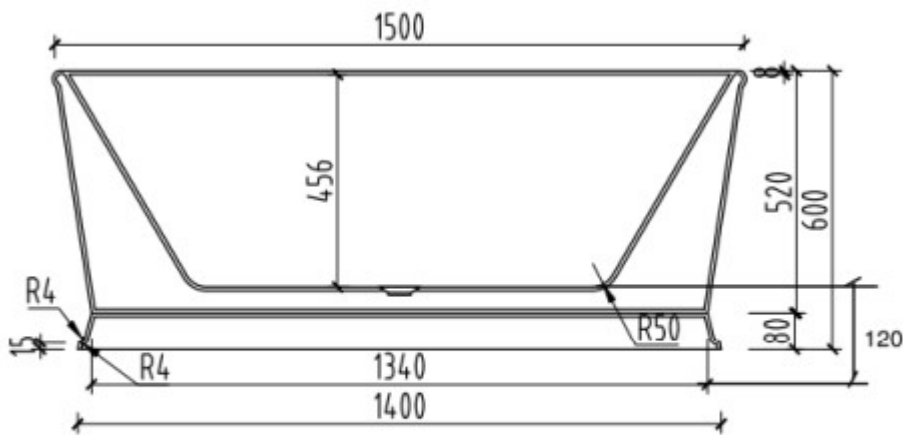

CODE:	BT-WA1500
SUPPLIER:	CASSA DESIGN
SIZE:	1500L x 750D x 600H mm
TYPE:	BACK TO WALL

JNK | BATHROOM, PLUMBING
& KITCHEN SUPPLIES

NB: Drawings are not to scale—they are to assist only. All measurements are nominal and are subject to change.