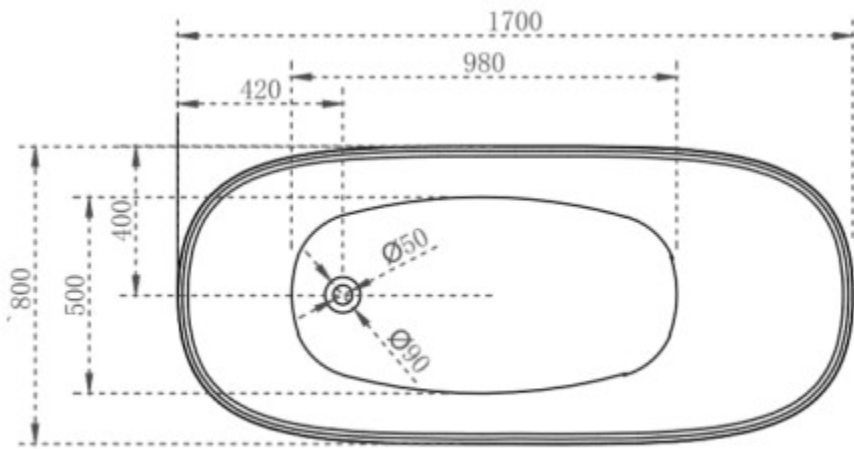

CODE:	BT-VI1700M
SUPPLIER:	CASSA DESIGN
SIZE:	1700L x 800D x 635H mm
TYPE:	FREESTANDING

JNK | BATHROOM, PLUMBING
& KITCHEN SUPPLIES

NB: Drawings are not to scale—they are to assist only. All measurements are nominal and are subject to change.