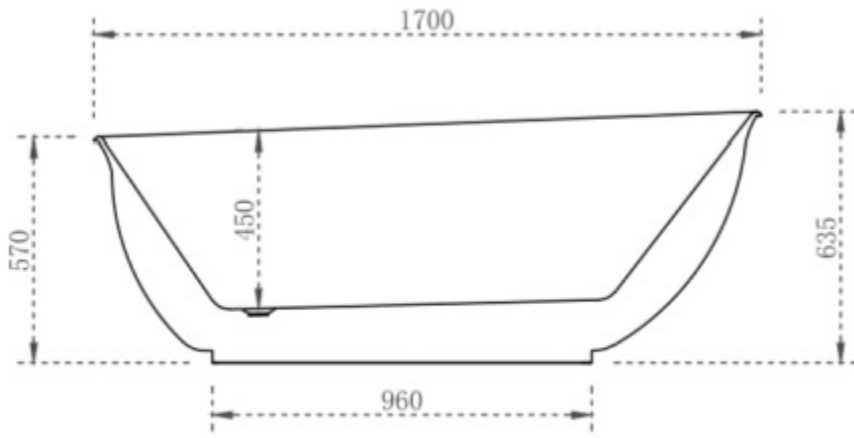

CODE:	BT-VI1700M
SUPPLIER:	CASSA DESIGN
SIZE:	1700L x 800D x 635H mm
TYPE:	FREESTANDING

JNK | BATHROOM, PLUMBING
& KITCHEN SUPPLIES

NB: Drawings are not to scale—they are to assist only. All measurements are nominal and are subject to change.