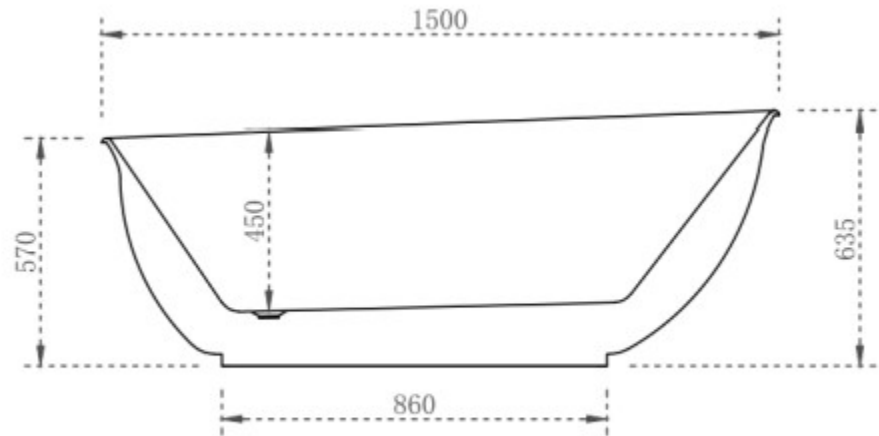

CODE:	BT-VI1500M
SUPPLIER:	CASSA DESIGN
SIZE:	1500L x 800D x 635H mm
TYPE:	FREESTANDING

JNK | BATHROOM, PLUMBING
& KITCHEN SUPPLIES

NB: Drawings are not to scale—they are to assist only. All measurements are nominal and are subject to change.