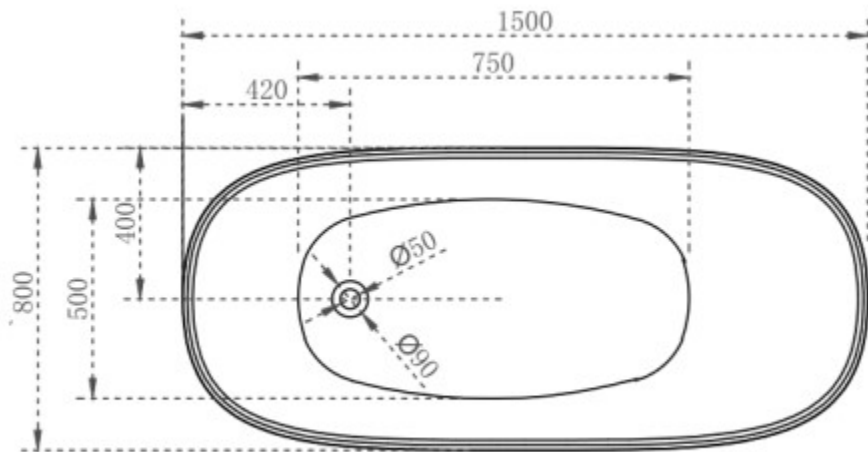

CODE:	BT-VI1500M
SUPPLIER:	CASSA DESIGN
SIZE:	1500L x 800D x 635H mm
TYPE:	FREESTANDING

JNK | BATHROOM, PLUMBING
& KITCHEN SUPPLIES

NB: Drawings are not to scale—they are to assist only. All measurements are nominal and are subject to change.