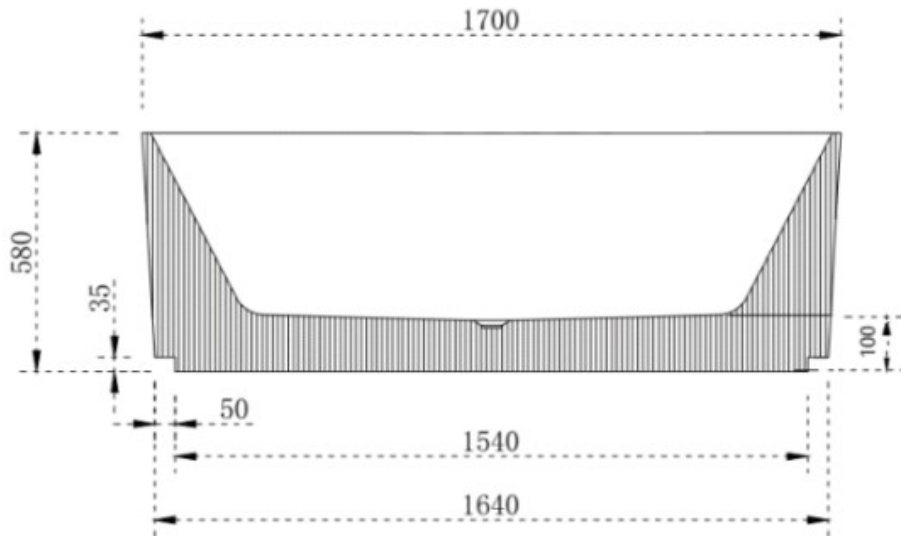

CODE:	BT-VG1700BTW
SUPPLIER:	CASSA DESIGN
SIZE:	1700L x 800D x 580H mm
TYPE:	BACK TO WALL BATH

JNK

BATHROOM, PLUMBING
& KITCHEN SUPPLIES

NB: Drawings are not to scale—they are to assist only. All measurements are nominal and are subject to change.