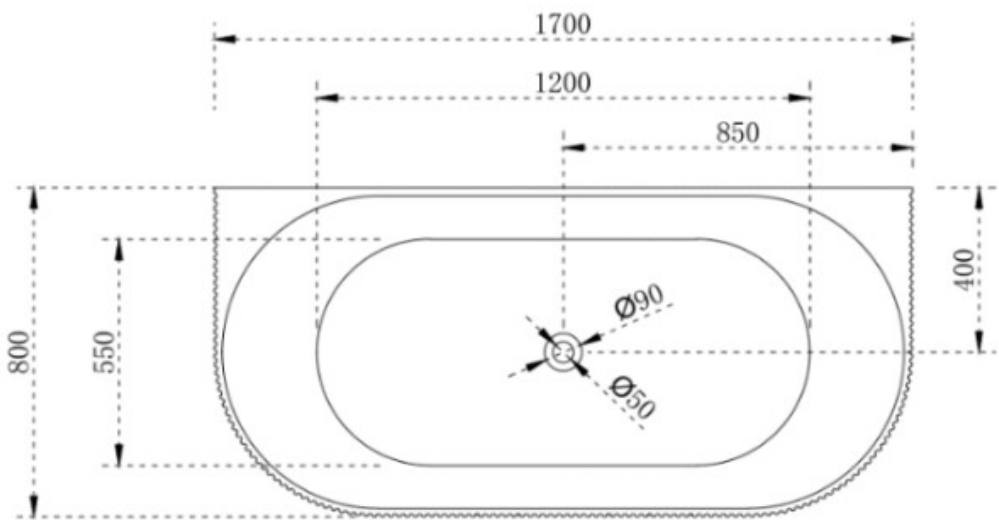

CODE:	BT-VG1700BTW
SUPPLIER:	CASSA DESIGN
SIZE:	1700L x 800D x 580H mm
TYPE:	BACK TO WALL BATH

JNK

BATHROOM, PLUMBING
& KITCHEN SUPPLIES

NB: Drawings are not to scale—they are to assist only. All measurements are nominal and are subject to change.