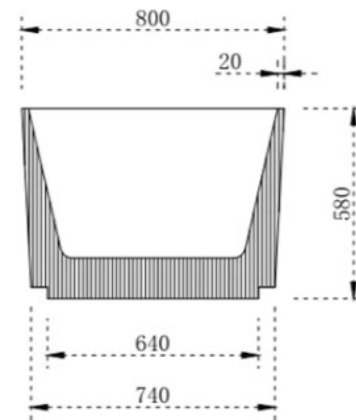

CODE:	BT-VG1700
SUPPLIER:	CASSA DESIGN
SIZE:	1700L x 800D x 580H mm
TYPE:	FREESTANDING BATH

JNK | BATHROOM, PLUMBING
& KITCHEN SUPPLIES

NB: Drawings are not to scale—they are to assist only. All measurements are nominal and are subject to change.