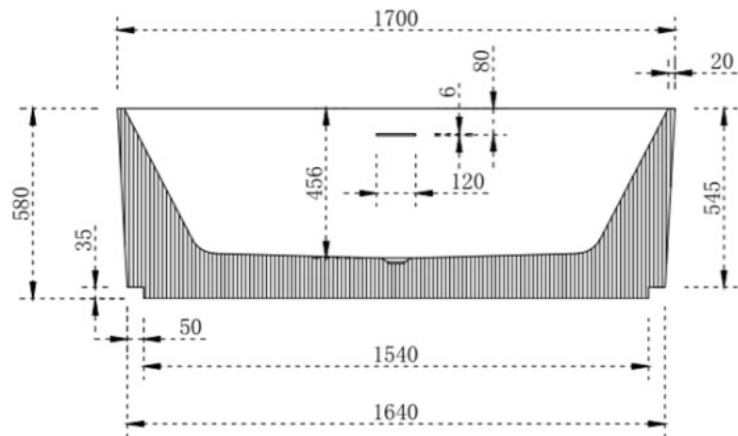

CODE:	BT-VG1700
SUPPLIER:	CASSA DESIGN
SIZE:	1700L x 800D x 580H mm
TYPE:	FREESTANDING BATH

JNK | BATHROOM, PLUMBING
& KITCHEN SUPPLIES

NB: Drawings are not to scale—they are to assist only. All measurements are nominal and are subject to change.