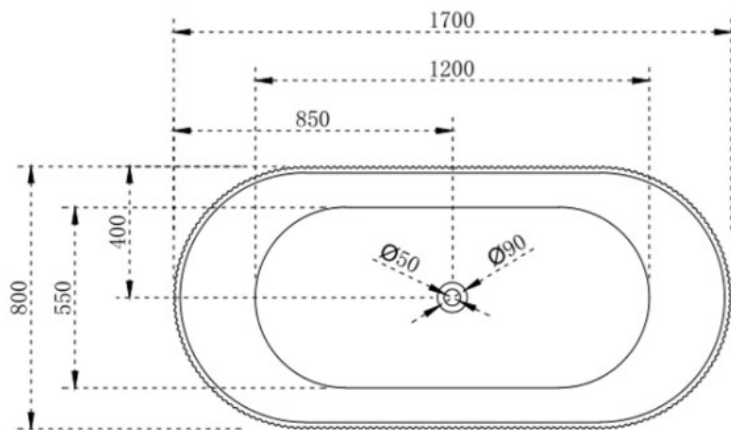

CODE:	BT-VG1700
SUPPLIER:	CASSA DESIGN
SIZE:	1700L x 800D x 580H mm
TYPE:	FREESTANDING BATH

JNK | BATHROOM, PLUMBING
& KITCHEN SUPPLIES

NB: Drawings are not to scale—they are to assist only. All measurements are nominal and are subject to change.