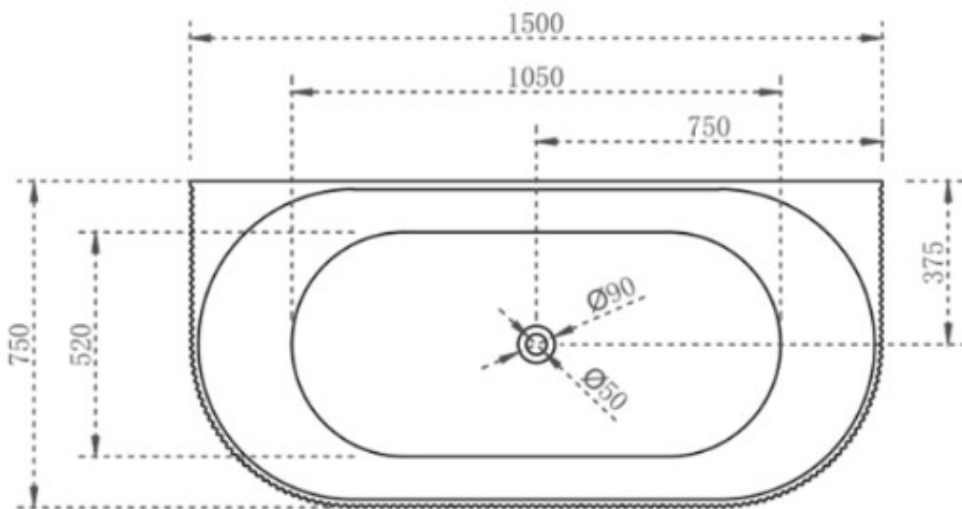

CODE:	BT-VG1500BTW
SUPPLIER:	CASSA DESIGN
SIZE:	1500L x 750D x 580H mm
TYPE:	BACK TO WALL BATH

JNK

BATHROOM, PLUMBING
& KITCHEN SUPPLIES

NB: Drawings are not to scale—they are to assist only. All measurements are nominal and are subject to change.