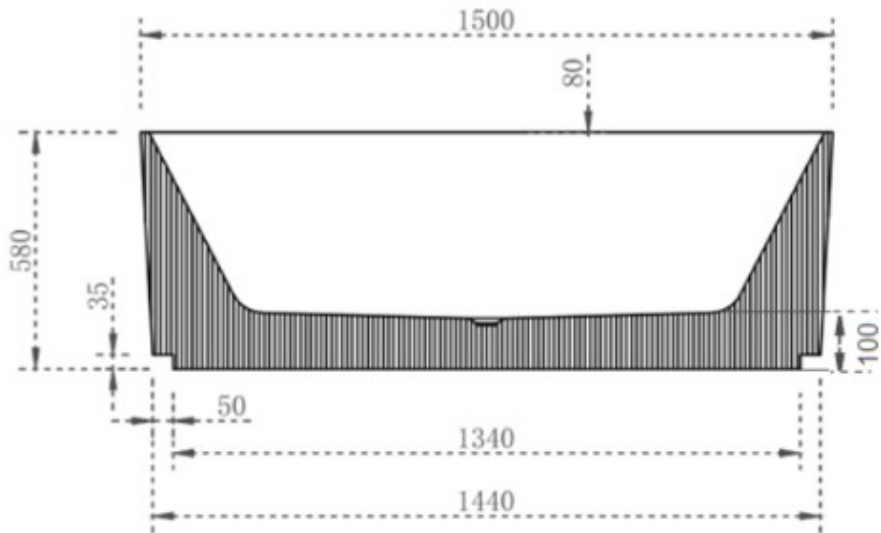

CODE:	BT-VG1500BTW
SUPPLIER:	CASSA DESIGN
SIZE:	1500L x 750D x 580H mm
TYPE:	BACK TO WALL BATH

JNK

BATHROOM, PLUMBING
& KITCHEN SUPPLIES

NB: Drawings are not to scale—they are to assist only. All measurements are nominal and are subject to change.