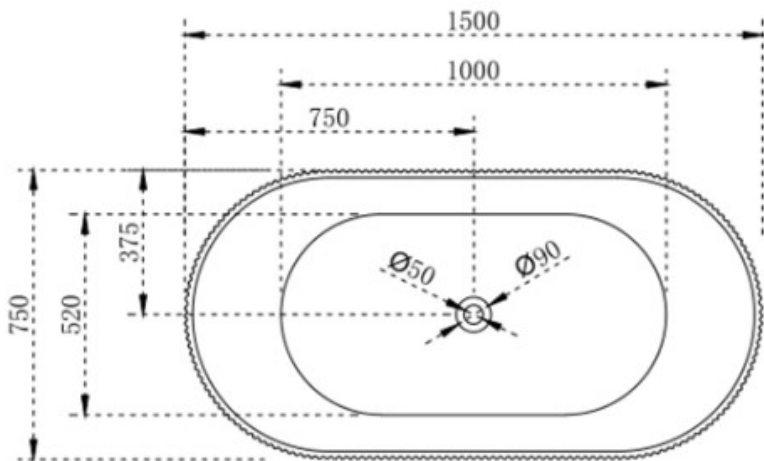

CODE:	BT-VG1500
SUPPLIER:	CASSA DESIGN
SIZE:	1500L x 750D x 580H mm
TYPE:	FREESTANDING BATH

JNK

BATHROOM, PLUMBING
& KITCHEN SUPPLIES

NB: Drawings are not to scale—they are to assist only. All measurements are nominal and are subject to change.