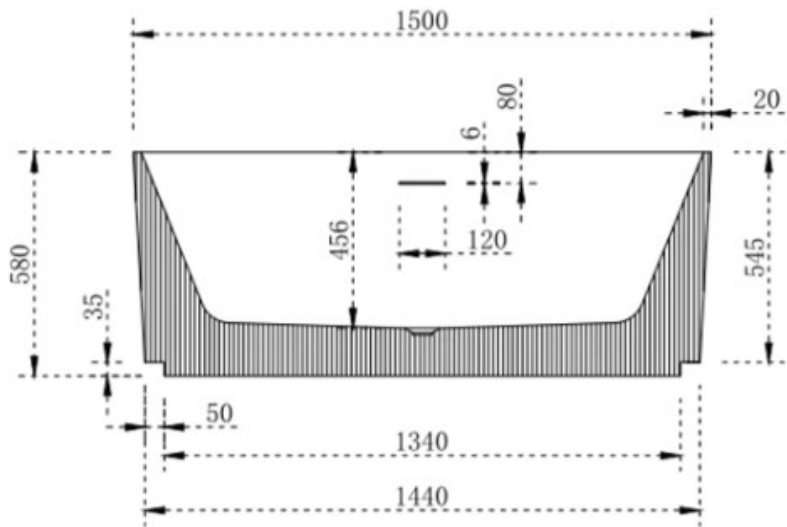

CODE:	BT-VG1500
SUPPLIER:	CASSA DESIGN
SIZE:	1500L x 750D x 580H mm
TYPE:	FREESTANDING BATH

JNK

BATHROOM, PLUMBING
& KITCHEN SUPPLIES

NB: Drawings are not to scale—they are to assist only. All measurements are nominal and are subject to change.