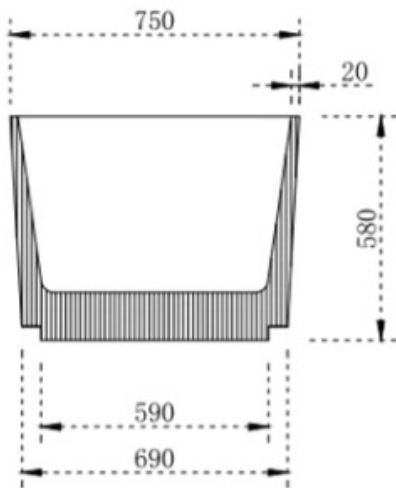

CODE:	BT-VG1500
SUPPLIER:	CASSA DESIGN
SIZE:	1500L x 750D x 580H mm
TYPE:	FREESTANDING BATH

JNK

BATHROOM, PLUMBING
& KITCHEN SUPPLIES

NB: Drawings are not to scale—they are to assist only. All measurements are nominal and are subject to change.