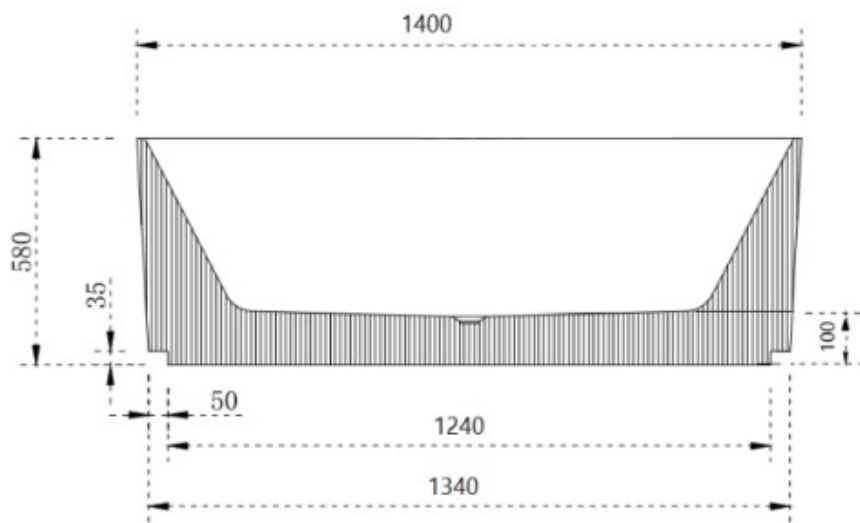

CODE:	BT-VG1400BTW
SUPPLIER:	CASSA DESIGN
SIZE:	1400L x 730D x 580H mm
TYPE:	BACK TO WALL BATH

**JNK**

BATHROOM, PLUMBING  
& KITCHEN SUPPLIES

NB: Drawings are not to scale—they are to assist only. All measurements are nominal and are subject to change.