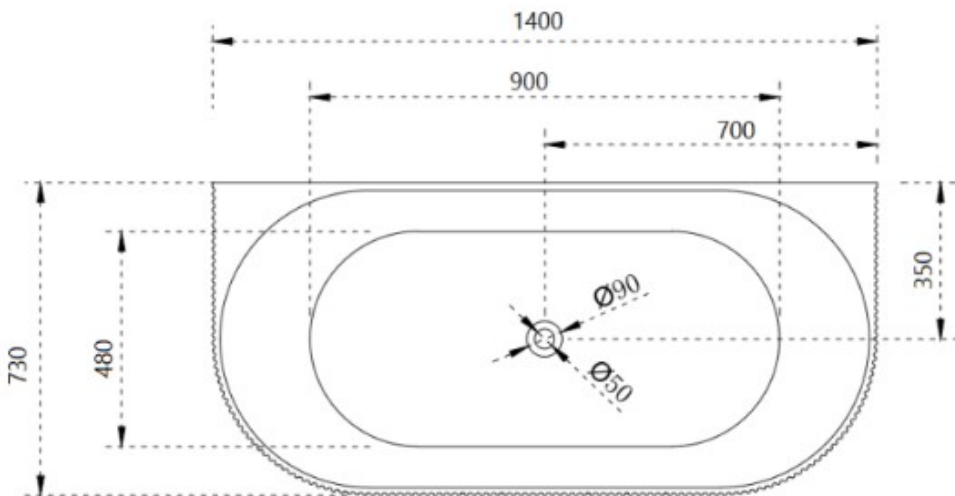

CODE:	BT-VG1400BTW
SUPPLIER:	CASSA DESIGN
SIZE:	1400L x 730D x 580H mm
TYPE:	BACK TO WALL BATH

**JNK**

BATHROOM, PLUMBING  
& KITCHEN SUPPLIES

NB: Drawings are not to scale—they are to assist only. All measurements are nominal and are subject to change.