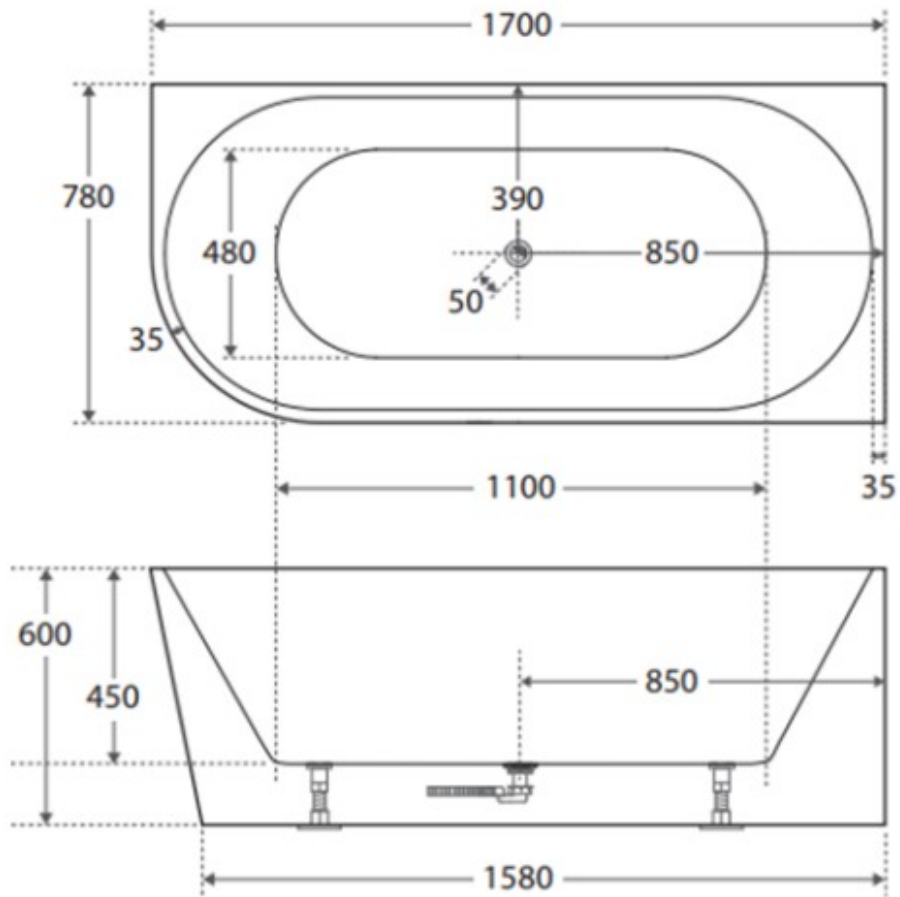

CODE:	BT-NA1700RH
SIZE:	1700W X 600H X 780D mm
TYPE:	CORNER BATH
CONFIGURATION:	-

JNK | BATHROOM, PLUMBING
& KITCHEN SUPPLIES

NB: Drawings are not to scale—they are to assist only. All measurements are nominal and are subject to change.