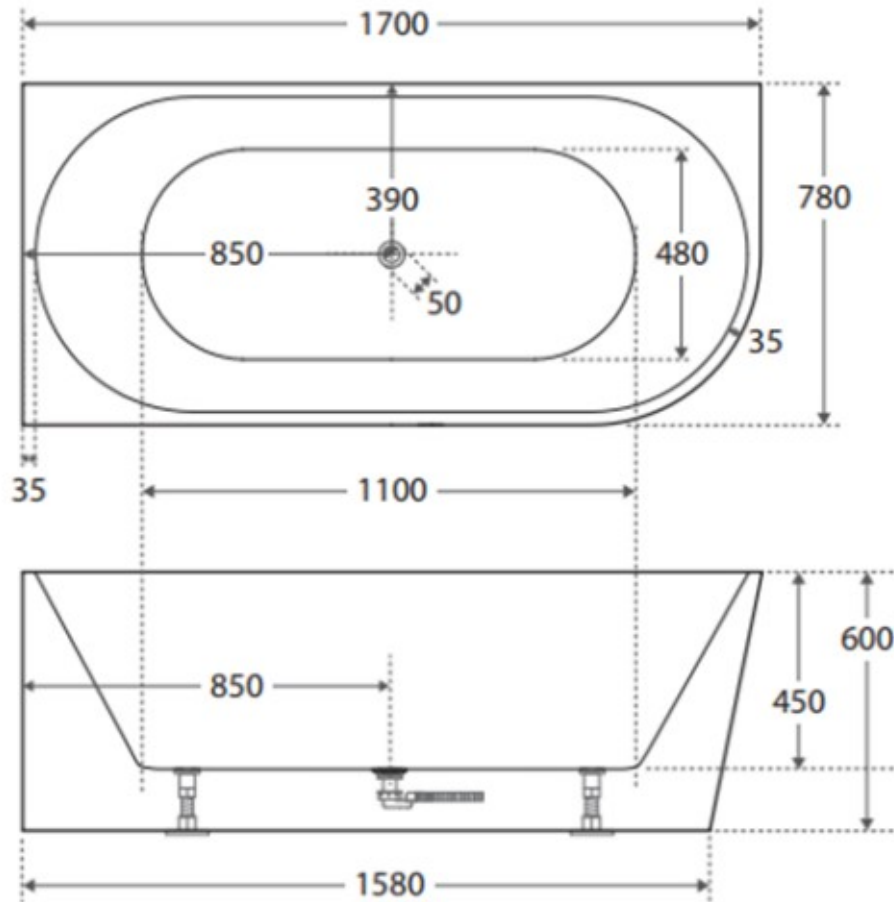

CODE:	BT-NA1700LH
SIZE:	1700W X 600H X 780D mm
TYPE:	CORNER BATH
CONFIGURATION:	-

**JNK** | BATHROOM, PLUMBING  
& KITCHEN SUPPLIES

NB: Drawings are not to scale—they are to assist only. All measurements are nominal and are subject to change.