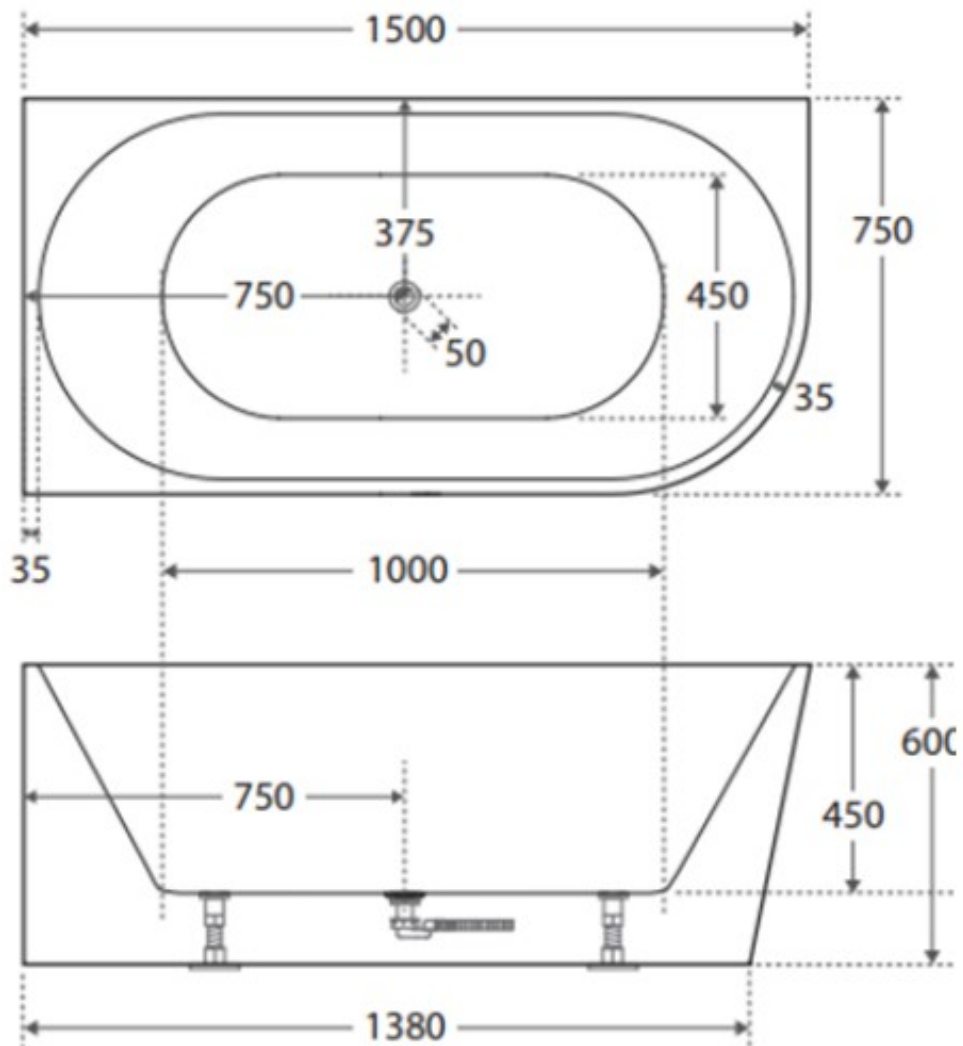

CODE:	BT-NA1500LH
SIZE:	1500W X 600H X 750D mm
TYPE:	CORNER BATH
CONFIGURATION:	-

**JNK** | BATHROOM, PLUMBING  
& KITCHEN SUPPLIES

NB: Drawings are not to scale—they are to assist only. All measurements are nominal and are subject to change.