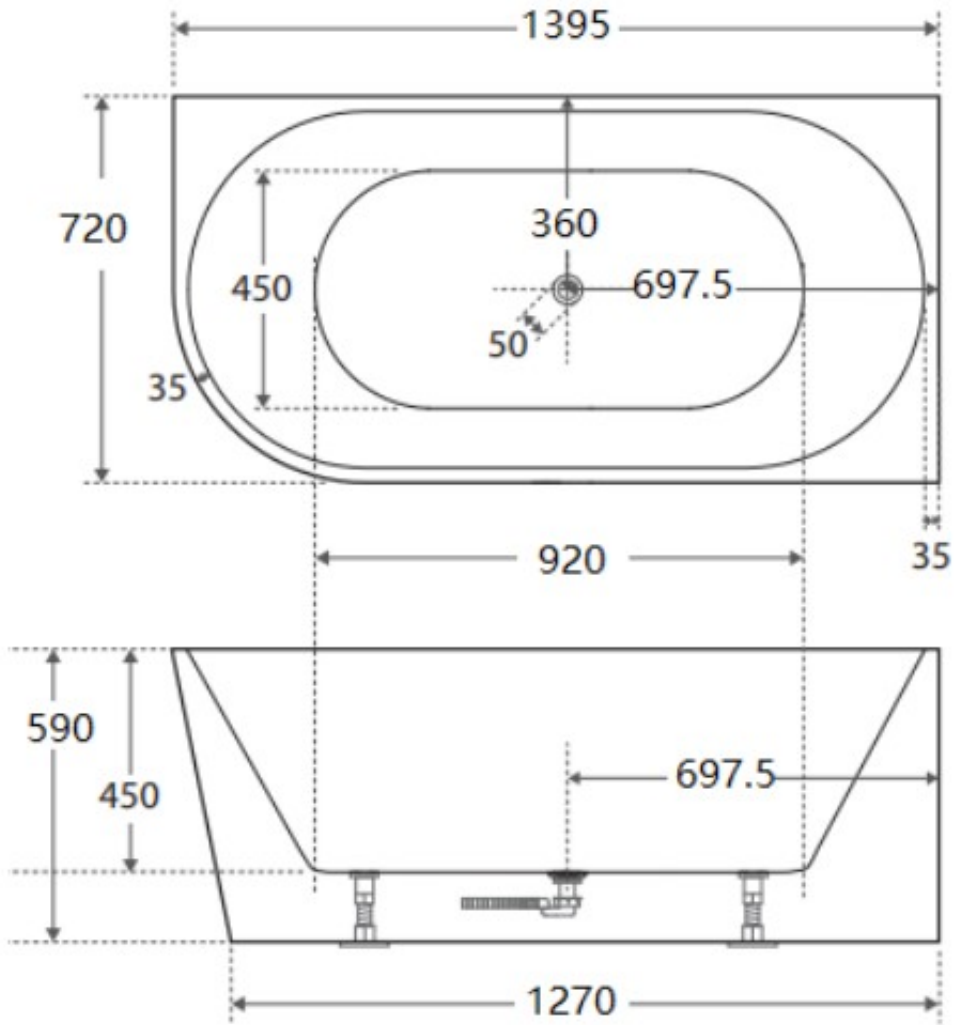

CODE:	BT-NA1400RH
SIZE:	1395W X 590H X 720D mm
TYPE:	CORNER BATH
CONFIGURATION:	-

JNK | BATHROOM, PLUMBING
& KITCHEN SUPPLIES

NB: Drawings are not to scale—they are to assist only. All measurements are nominal and are subject to change.