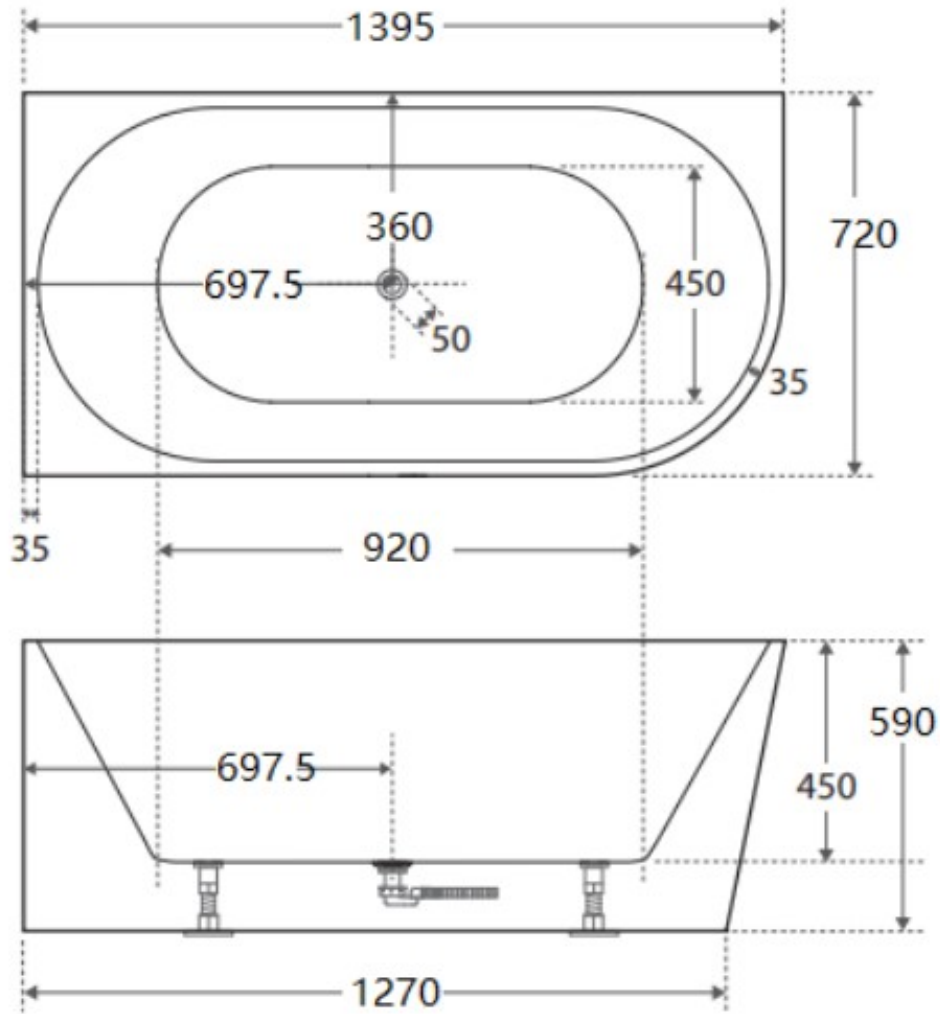

CODE:	BT-NA1400LH
SIZE:	1395W X 590H X 720D mm
TYPE:	CORNER BATH
CONFIGURATION:	-

JNK | BATHROOM, PLUMBING
& KITCHEN SUPPLIES

NB: Drawings are not to scale—they are to assist only. All measurements are nominal and are subject to change.