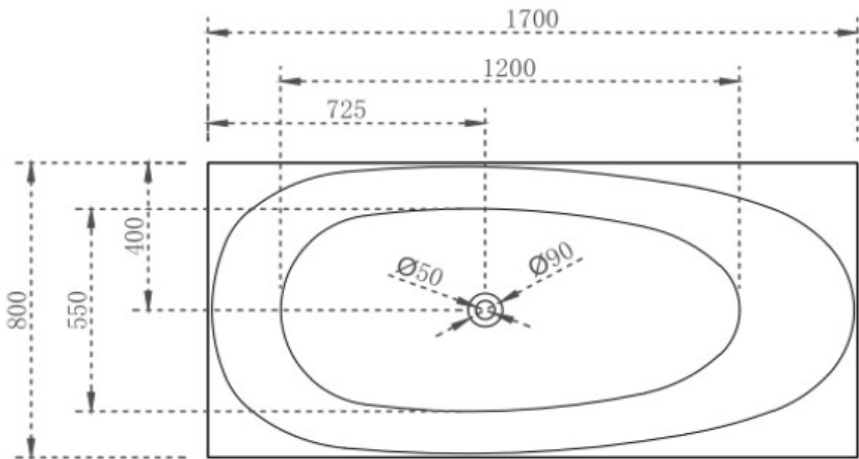

CODE:	BT-MS1700
SUPPLIER:	CASSA DESIGN
SIZE:	1700L x 700W x 580H mm
TYPE:	BACK TO WALL

JNK

BATHROOM, PLUMBING
& KITCHEN SUPPLIES

NB: Drawings are not to scale—they are to assist only. All measurements are nominal and are subject to change.