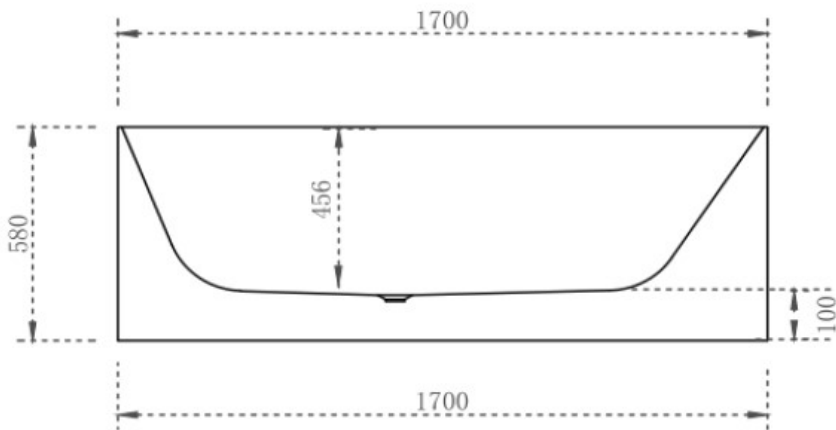

CODE:	BT-MS1700
SUPPLIER:	CASSA DESIGN
SIZE:	1700L x 700W x 580H mm
TYPE:	BACK TO WALL

JNK

BATHROOM, PLUMBING
& KITCHEN SUPPLIES

NB: Drawings are not to scale—they are to assist only. All measurements are nominal and are subject to change.