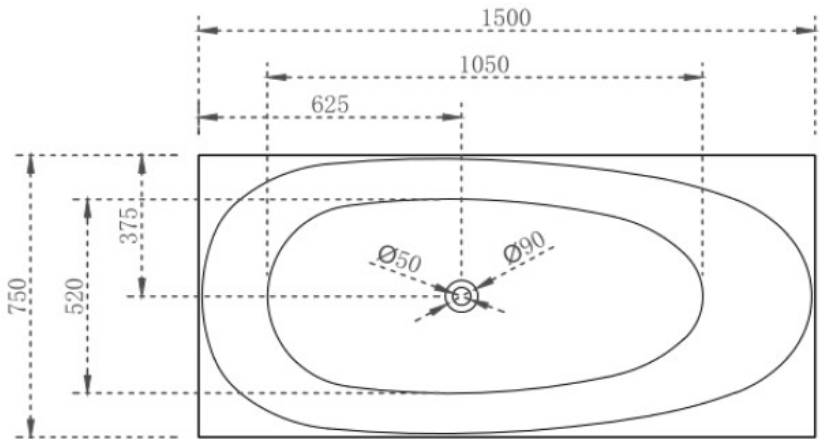

CODE:	BT-MS1500
SUPPLIER:	CASSA DESIGN
SIZE:	1500L x 700W x 580H mm
TYPE:	BACK TO WALL

JNK

BATHROOM, PLUMBING
& KITCHEN SUPPLIES

NB: Drawings are not to scale—they are to assist only. All measurements are nominal and are subject to change.