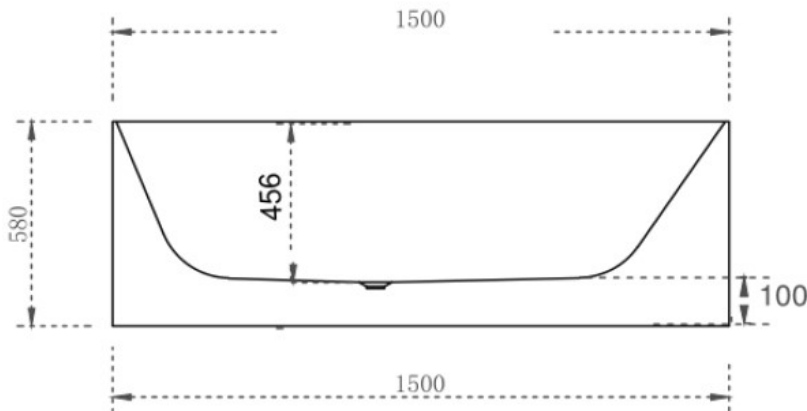

CODE:	BT-MS1500
SUPPLIER:	CASSA DESIGN
SIZE:	1500L x 700W x 580H mm
TYPE:	BACK TO WALL

JNK

BATHROOM, PLUMBING
& KITCHEN SUPPLIES

NB: Drawings are not to scale—they are to assist only. All measurements are nominal and are subject to change.