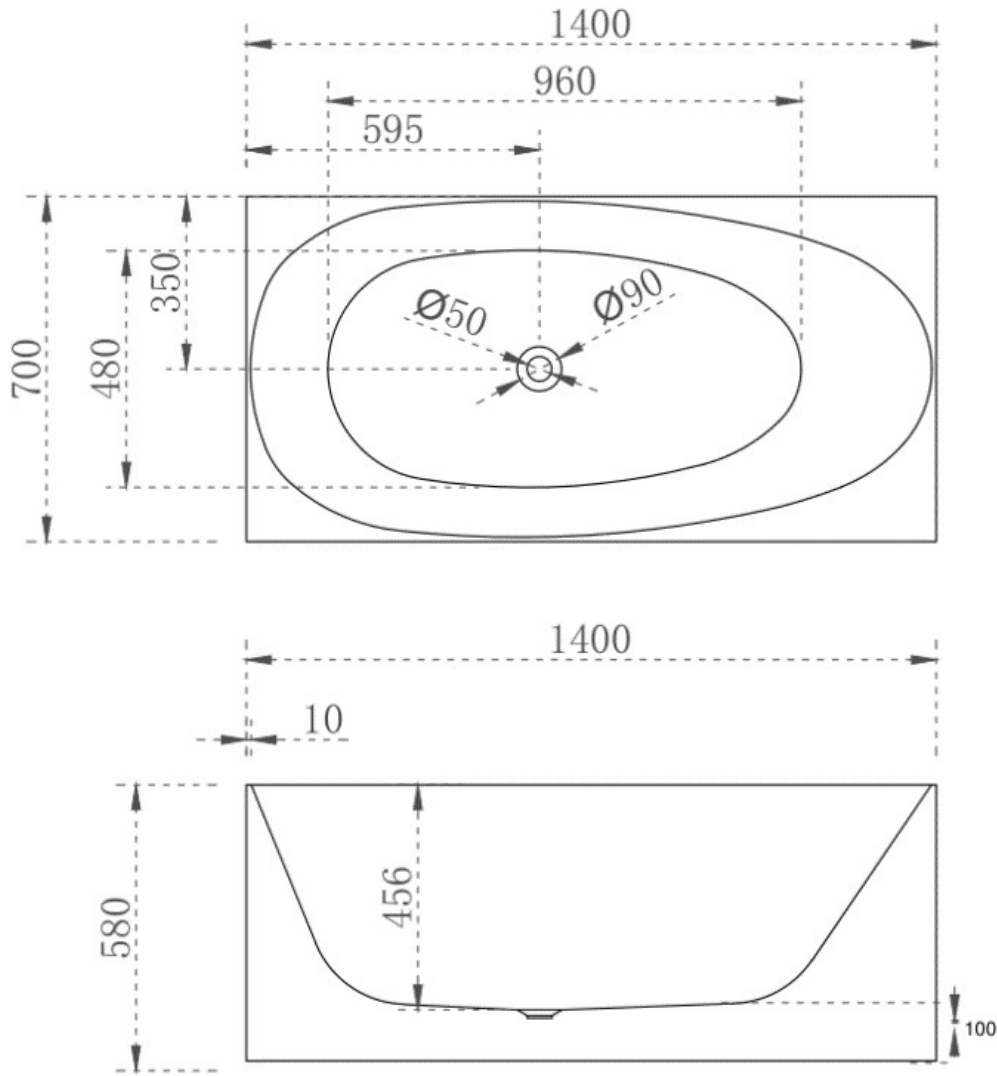

CODE:	BT-MS1400
SUPPLIER:	CASSA DESIGN
SIZE:	1400L x 700W x 580H mm
TYPE:	BACK TO WALL

**JNK**

BATHROOM, PLUMBING  
& KITCHEN SUPPLIES

NB: Drawings are not to scale—they are to assist only. All measurements are nominal and are subject to change.