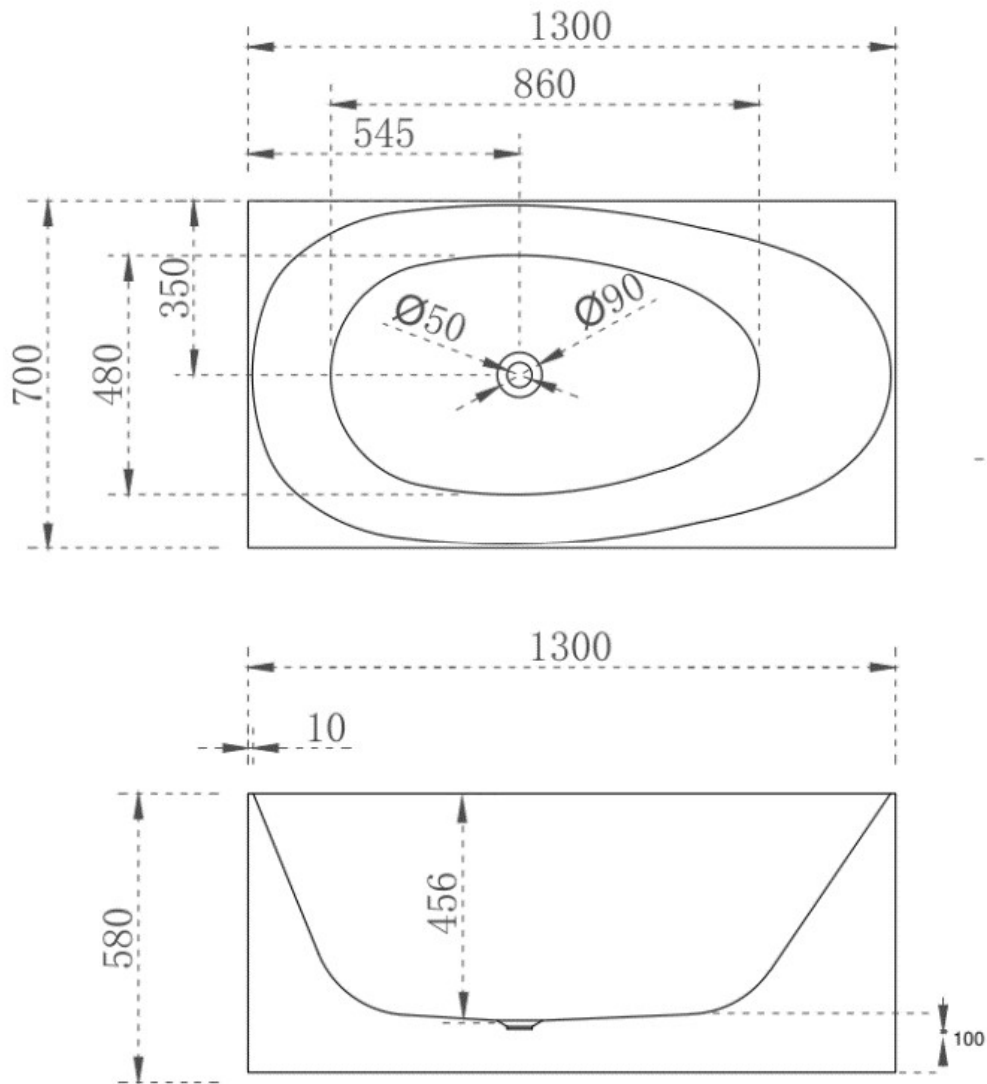

CODE:	BT-MS1300
SUPPLIER:	CASSA DESIGN
SIZE:	1300L x 700W x 580H mm
TYPE:	BACK TO WALL

JNK

BATHROOM, PLUMBING
& KITCHEN SUPPLIES

NB: Drawings are not to scale—they are to assist only. All measurements are nominal and are subject to change.