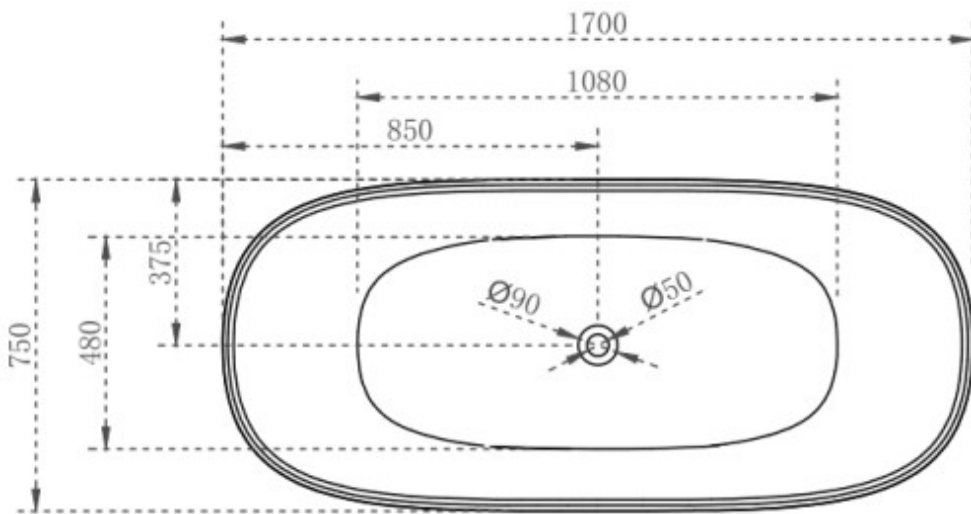

CODE:	BT-HA1700M
SUPPLIER:	CASSA DESIGN
SIZE:	1700L x 750D x 580H mm
TYPE:	FREESTANDING BATH

**JNK** | BATHROOM, PLUMBING  
& KITCHEN SUPPLIES

NB: Drawings are not to scale—they are to assist only. All measurements are nominal and are subject to change.