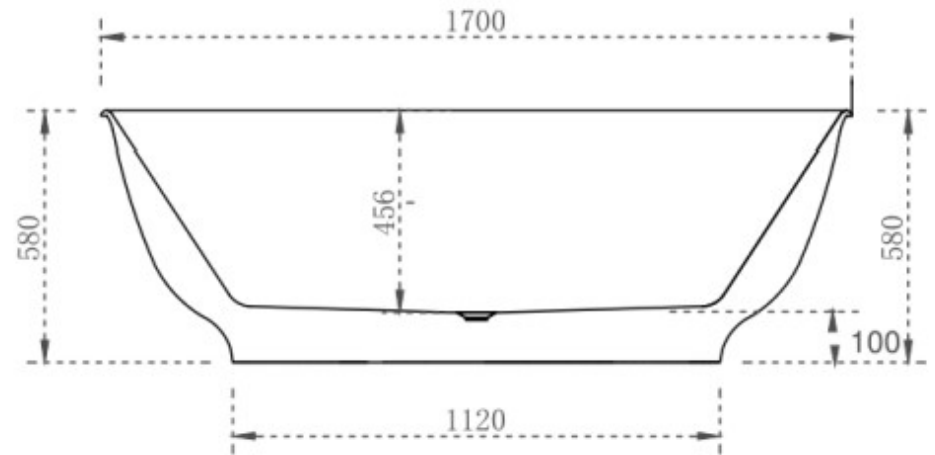

CODE:	BT-HA1700M
SUPPLIER:	CASSA DESIGN
SIZE:	1700L x 750D x 580H mm
TYPE:	FREESTANDING BATH

**JNK** | BATHROOM, PLUMBING  
& KITCHEN SUPPLIES

NB: Drawings are not to scale—they are to assist only. All measurements are nominal and are subject to change.