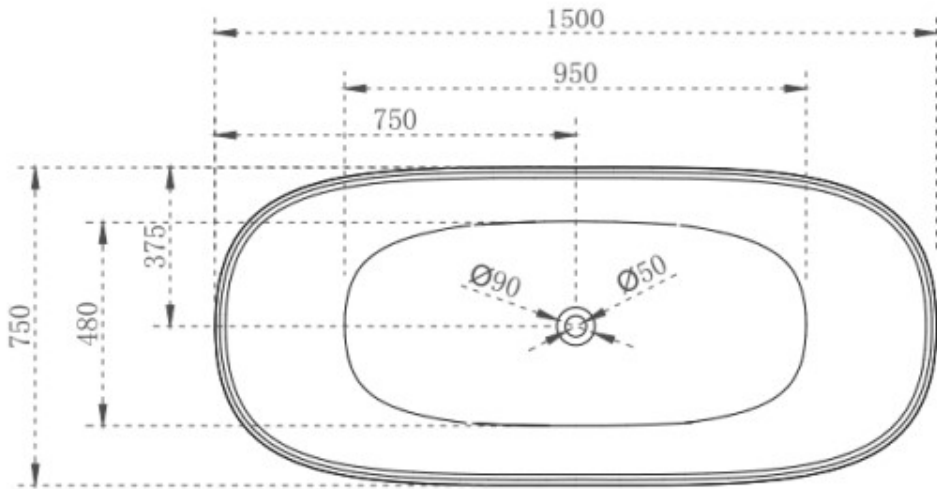

CODE:	BT-HA1500M
SUPPLIER:	CASSA DESIGN
SIZE:	1500L x 750D x 580H mm
TYPE:	FREESTANDING BATH

JNK | BATHROOM, PLUMBING
& KITCHEN SUPPLIES

NB: Drawings are not to scale—they are to assist only. All measurements are nominal and are subject to change.