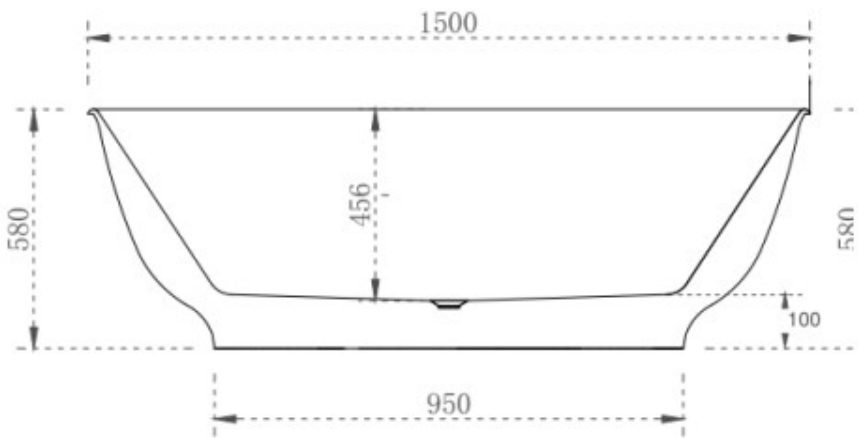

CODE:	BT-HA1500M
SUPPLIER:	CASSA DESIGN
SIZE:	1500L x 750D x 580H mm
TYPE:	FREESTANDING BATH

JNK | BATHROOM, PLUMBING
& KITCHEN SUPPLIES

NB: Drawings are not to scale—they are to assist only. All measurements are nominal and are subject to change.