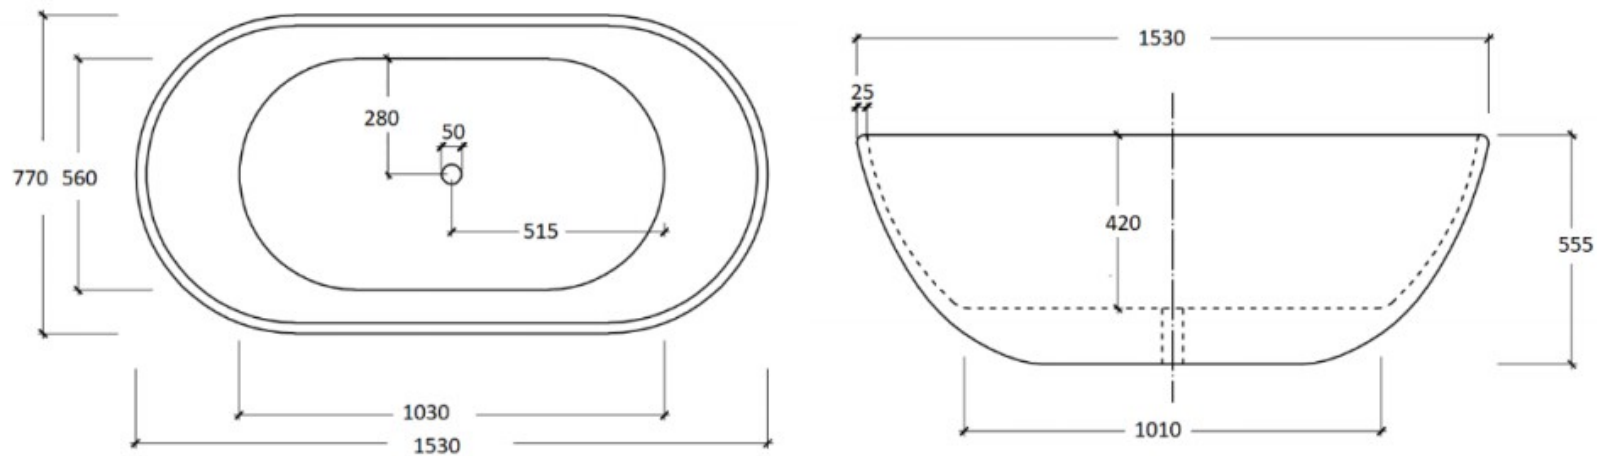

CODE:	BT-EL1500 / BT-EL1500M
SIZE:	1530W X 555H X 770D mm
TYPE:	FREESTANDING BATH
CONFIGURATION:	-

JNK | BATHROOM, PLUMBING
& KITCHEN SUPPLIES

NB: Drawings are not to scale—they are to assist only. All measurements are nominal and are subject to change.