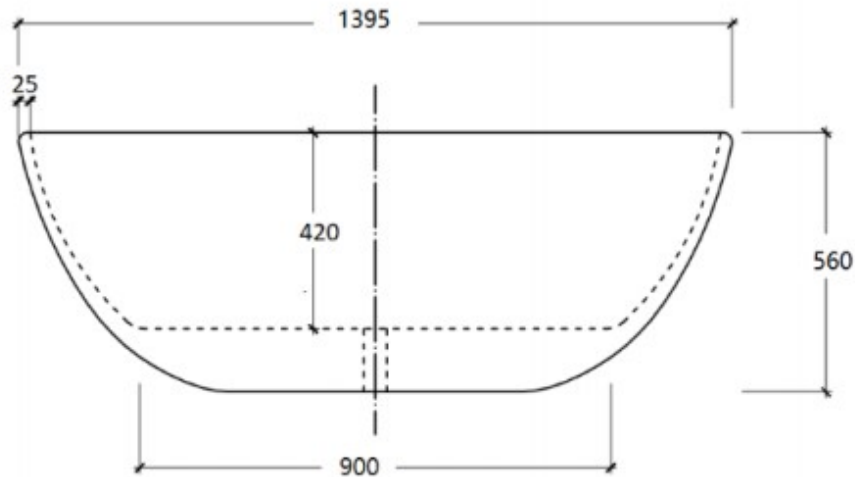

CODE:	BT-EL1400 / BT-EL1400M
SIZE:	1395W X 560H X 700D mm
TYPE:	FREESTANDING BATH
CONFIGURATION:	-

JNK | BATHROOM, PLUMBING
& KITCHEN SUPPLIES

NB: Drawings are not to scale—they are to assist only. All measurements are nominal and are subject to change.