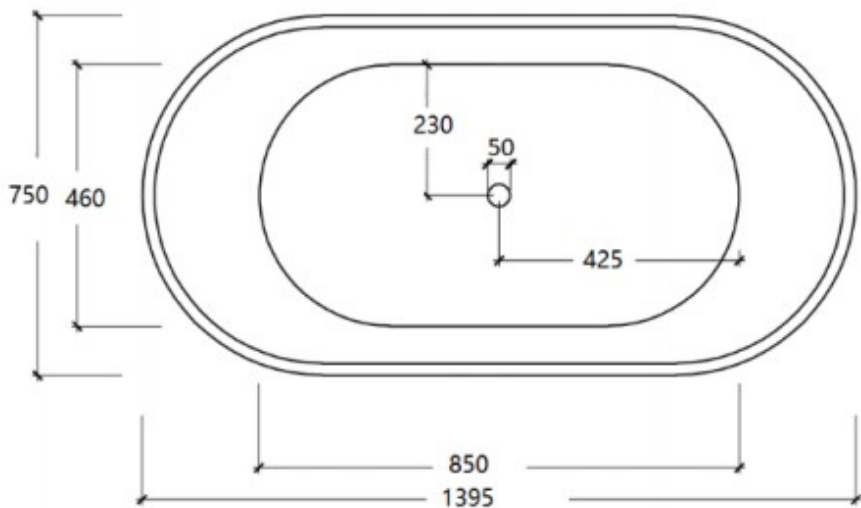

CODE:	BT-EL1400 / BT-EL1400M
SIZE:	1395W X 560H X 700D mm
TYPE:	FREESTANDING BATH
CONFIGURATION:	-

JNK | BATHROOM, PLUMBING
& KITCHEN SUPPLIES

NB: Drawings are not to scale—they are to assist only. All measurements are nominal and are subject to change.