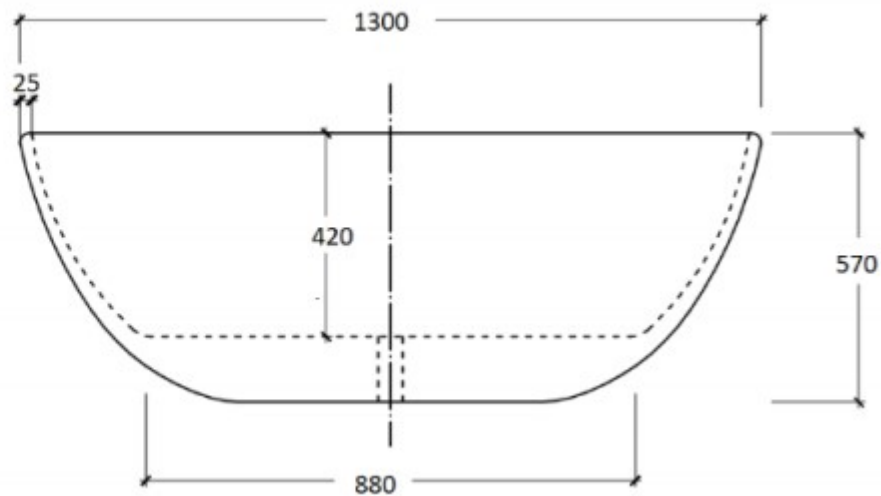

CODE:	BT-EL1300
SIZE:	1300W X 570H X 700D mm
TYPE:	FREESTANDING BATH
CONFIGURATION:	-

JNK | BATHROOM, PLUMBING
& KITCHEN SUPPLIES

NB: Drawings are not to scale—they are to assist only. All measurements are nominal and are subject to change.