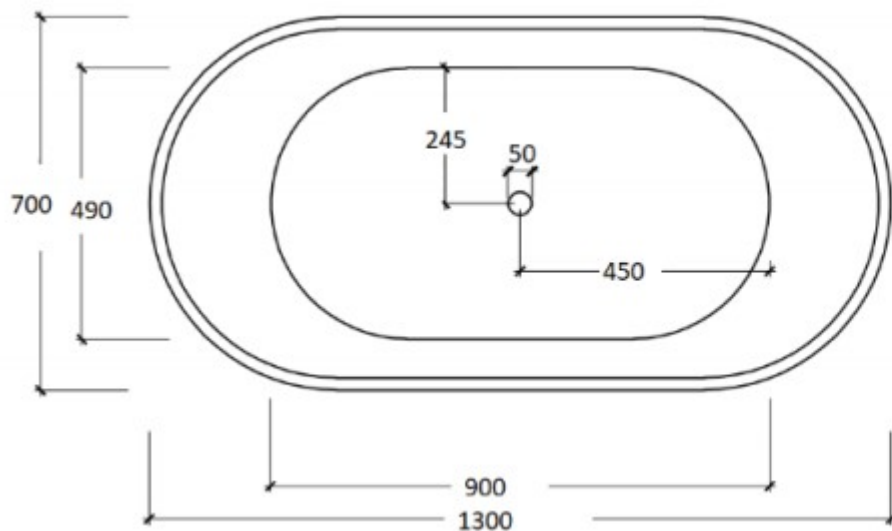

CODE:	BT-EL1300
SIZE:	1300W X 570H X 700D mm
TYPE:	FREESTANDING BATH
CONFIGURATION:	-

JNK | BATHROOM, PLUMBING
& KITCHEN SUPPLIES

NB: Drawings are not to scale—they are to assist only. All measurements are nominal and are subject to change.