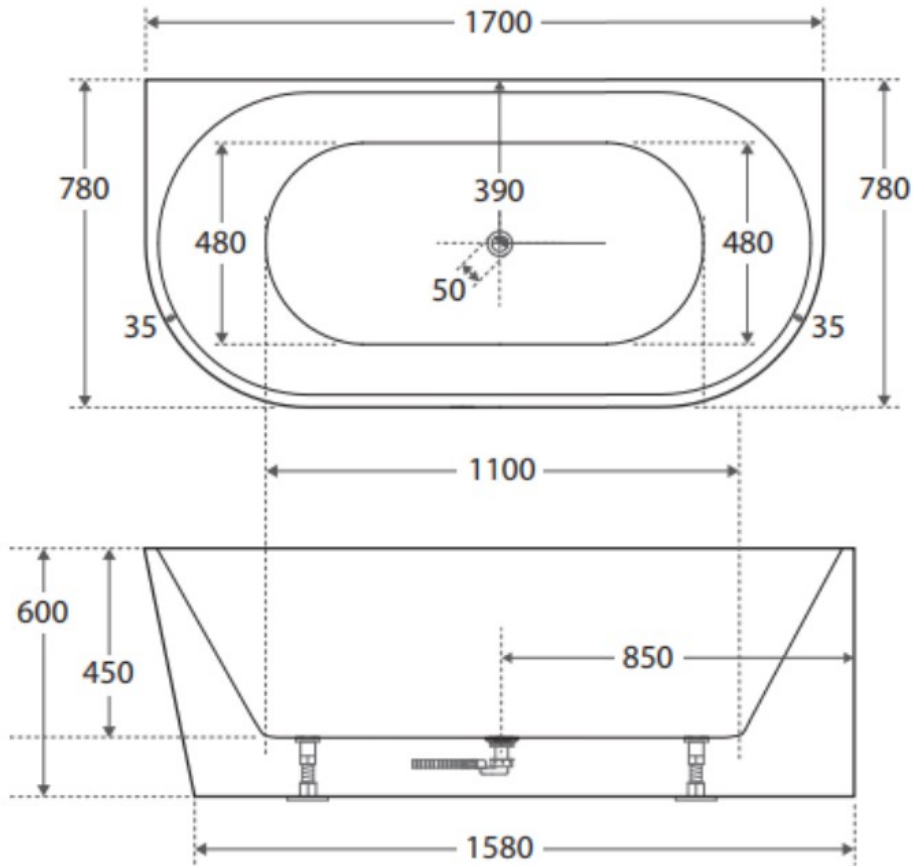

CODE:	BT-AU1700 / BT-AU1700M
SIZE:	1700W X 600H X 780D mm
TYPE:	BACK TO WALL BATH
CONFIGURATION:	-

JNK | BATHROOM, PLUMBING
& KITCHEN SUPPLIES

NB: Drawings are not to scale—they are to assist only. All measurements are nominal and are subject to change.