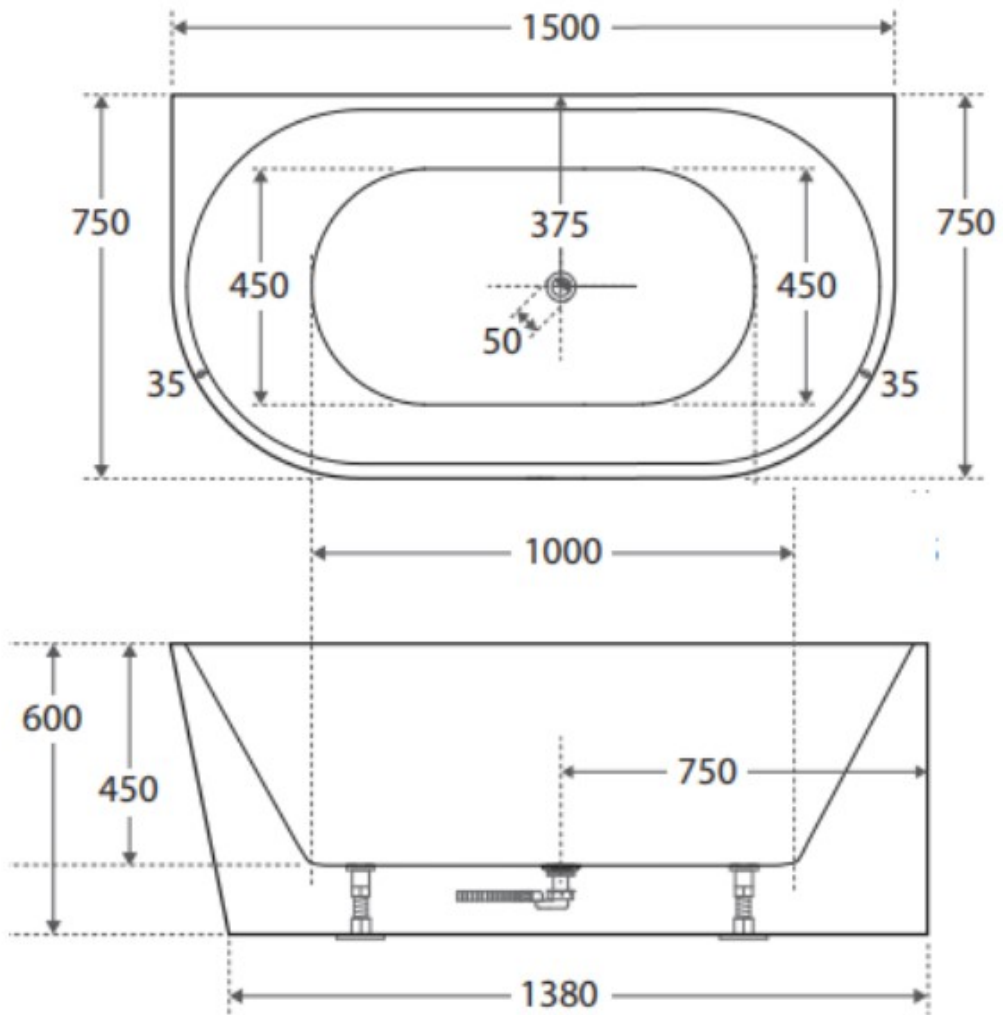

CODE:	BT-AU1500 / BT-AU1500M
SIZE:	1500W X 600H X 750D mm
TYPE:	BACK TO WALL BATH
CONFIGURATION:	-

JNK | BATHROOM, PLUMBING
& KITCHEN SUPPLIES

NB: Drawings are not to scale—they are to assist only. All measurements are nominal and are subject to change.