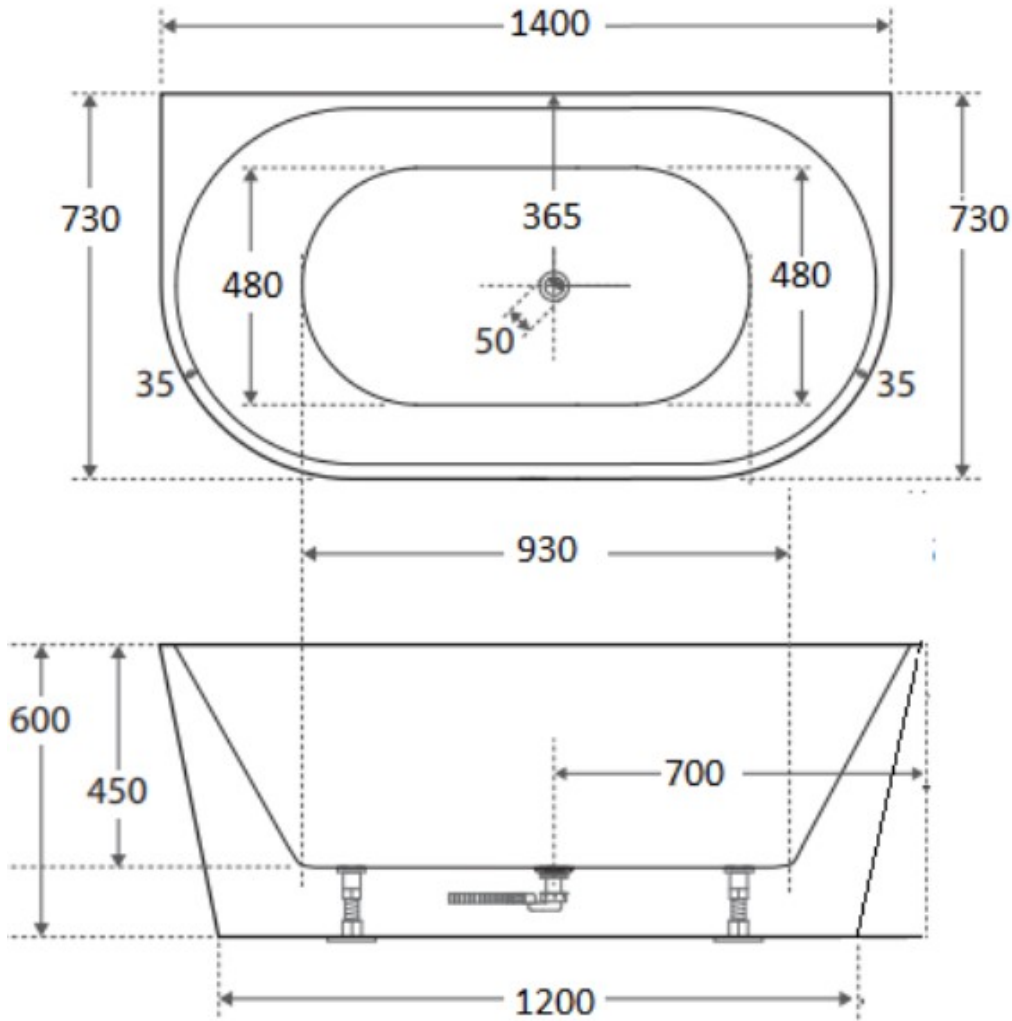

CODE:	BT-AU1400
SIZE:	1400W X 600H X 730D mm
TYPE:	BACK TO WALL BATH
CONFIGURATION:	-

JNK

BATHROOM, PLUMBING
& KITCHEN SUPPLIES

NB: Drawings are not to scale—they are to assist only. All measurements are nominal and are subject to change.