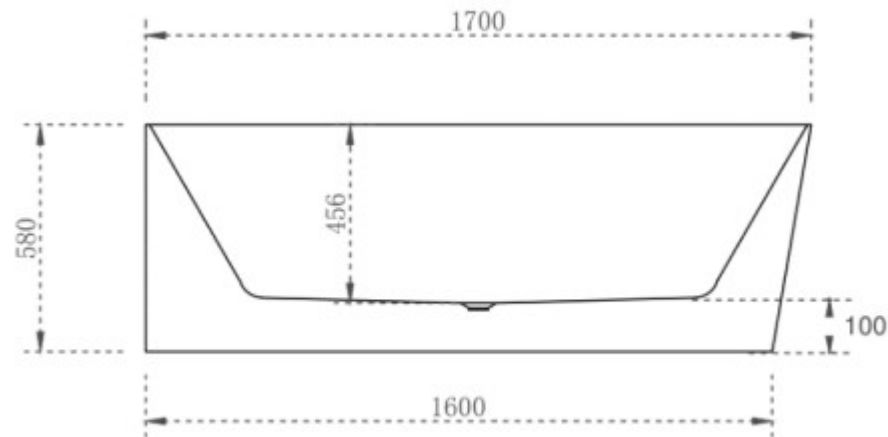

|           |                         |
|-----------|-------------------------|
| CODE:     | BT-AS1700L / BT-AS1700R |
| SUPPLIER: | CASSA DESIGN            |
| SIZE:     | 1700L x 750D x 580H mm  |
| TYPE:     | CORNER BATH             |

**JNK** | BATHROOM, PLUMBING  
& KITCHEN SUPPLIES

NB: Drawings are not to scale—they are to assist only. All measurements are nominal and are subject to change.