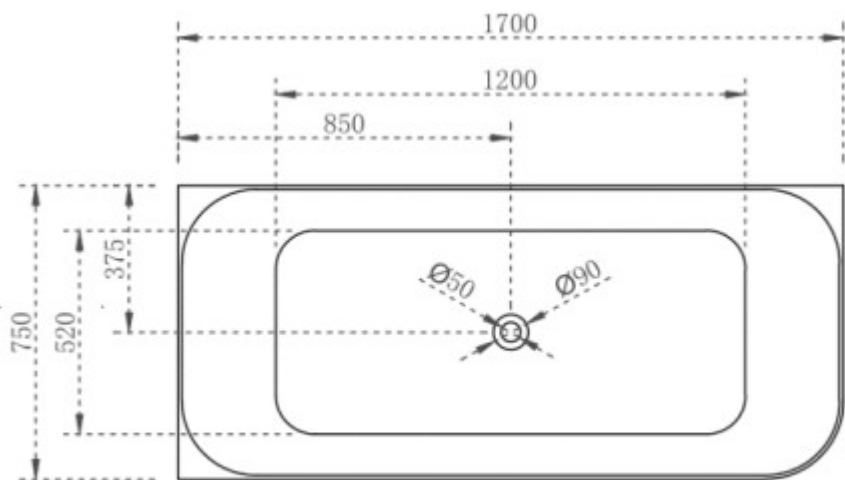

|           |                         |
|-----------|-------------------------|
| CODE:     | BT-AS1700L / BT-AS1700R |
| SUPPLIER: | CASSA DESIGN            |
| SIZE:     | 1700L x 750D x 580H mm  |
| TYPE:     | CORNER BATH             |

**JNK** | BATHROOM, PLUMBING  
& KITCHEN SUPPLIES

NB: Drawings are not to scale—they are to assist only. All measurements are nominal and are subject to change.