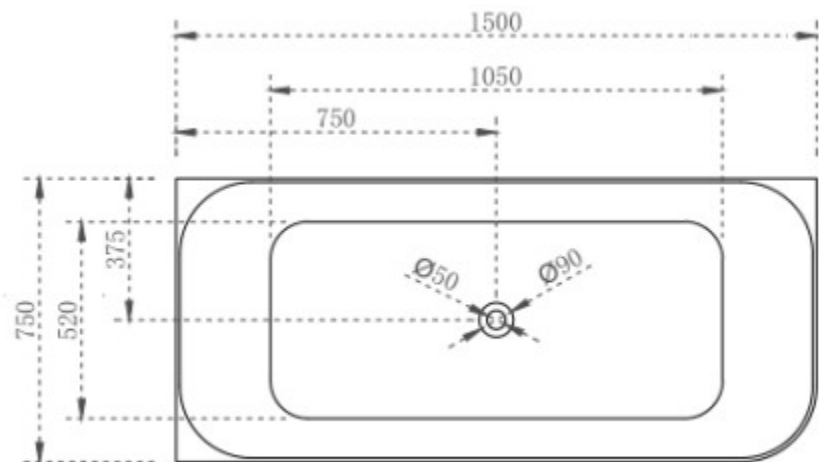

CODE:	BT-AS1500L / BT-AS1500R
SUPPLIER:	CASSA DESIGN
SIZE:	1500L x 750D x 580H mm
TYPE:	CORNER BATH

JNK | BATHROOM, PLUMBING
& KITCHEN SUPPLIES

NB: Drawings are not to scale—they are to assist only. All measurements are nominal and are subject to change.