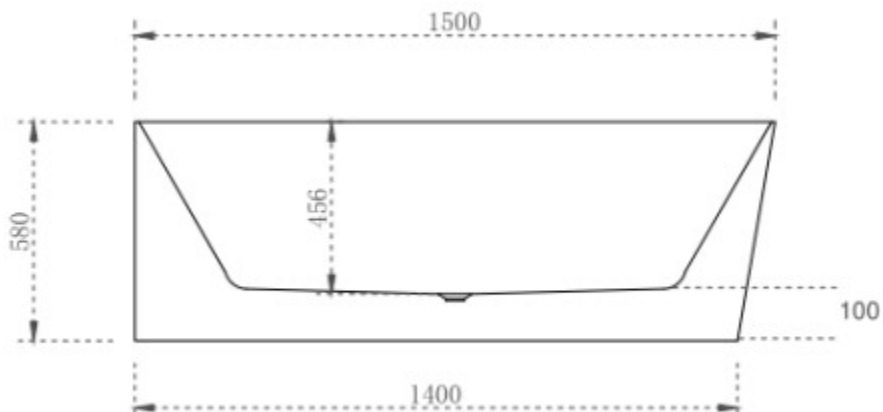

CODE:	BT-AS1500L / BT-AS1500R
SUPPLIER:	CASSA DESIGN
SIZE:	1500L x 750D x 580H mm
TYPE:	CORNER BATH

JNK | BATHROOM, PLUMBING
& KITCHEN SUPPLIES

NB: Drawings are not to scale—they are to assist only. All measurements are nominal and are subject to change.