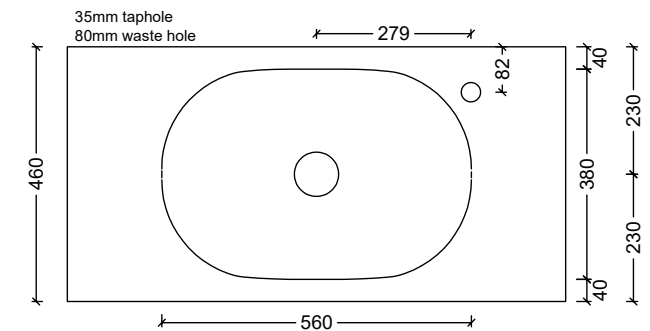

Bonnie

WG White Gloss
BON-BS-560-WG-S

WM White Matt
BON-BS-560-WM-U

Above Counter

Drawings

Taphole Offset

Note: Offset or wall mounted tapware required.

Cut Out Specifications

Material: Ceramic
Approx Capacity: 9.3L
Cut Out Size: 80mm
Waste Size: 32mm without overflow

Note: Due to the manufacturing process, ceramic basins will vary from their nominal stated sizes. Use the dimensions provided as a guide only. Waste not included. Refer to brochure for pricing.