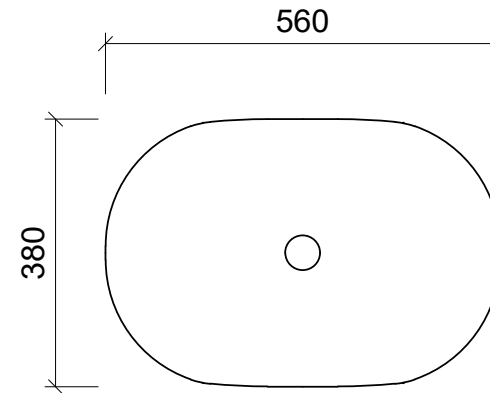

Bonnie

WG White Gloss
BON-BS-560-WG-S

WM White Matt
BON-BS-560-WM-U

Above Counter

Drawings

Taphole Offset

Note: Offset or wall mounted tapware required.

Cut Out Specifications

Material: Ceramic
Approx Capacity: 9.3L
Cut Out Size: 80mm
Waste Size: 32mm without overflow

Note: Due to the manufacturing process, ceramic basins will vary from their nominal stated sizes. Use the dimensions provided as a guide only. Waste not included. Refer to brochure for pricing.