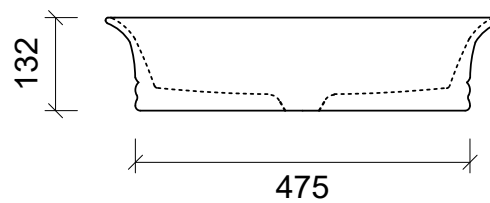

Bonnie

WG White Gloss
BON-BS-560-WG-S

WM White Matt
BON-BS-560-WM-U

Above Counter

Drawings

Taphole Offset

Note: Offset or wall mounted tapware required.

Cut Out Specifications

Material: Ceramic
Approx Capacity: 9.3L
Cut Out Size: 80mm
Waste Size: 32mm without overflow

Note: Due to the manufacturing process, ceramic basins will vary from their nominal stated sizes. Use the dimensions provided as a guide only. Waste not included. Refer to brochure for pricing.