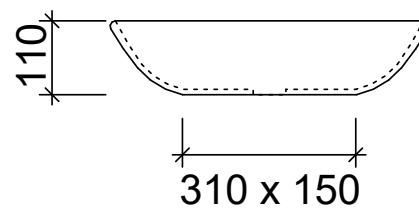

Bloom

WG White Gloss
BLO-BS-475-WG-S

Above Counter

Drawings

Taphole Offset

Taphole Behind

Cut Out Specifications

Material: Ceramic
Approx Capacity: 4.6L
Cut Out Size: 80mm
Waste Size: 32mm without overflow

Note: Due to the manufacturing process, ceramic basins will vary from their nominal stated sizes. Use the dimensions provided as a guide only. Waste not included. Refer to brochure for pricing.