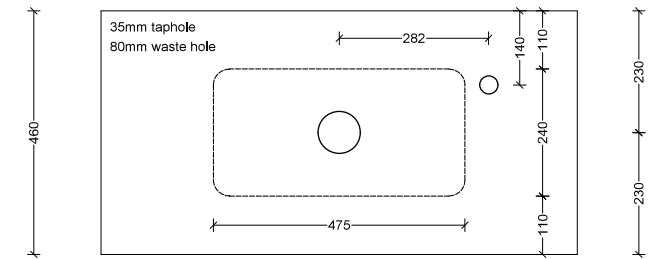

Bloom

WG White Gloss
BLO-BS-475-WG-S

Above Counter

Drawings

Taphole Offset

Taphole Behind

Cut Out Specifications

Material: Ceramic
Approx Capacity: 4.6L
Cut Out Size: 80mm
Waste Size: 32mm without overflow

Note: Due to the manufacturing process, ceramic basins will vary from their nominal stated sizes. Use the dimensions provided as a guide only. Waste not included. Refer to brochure for pricing.