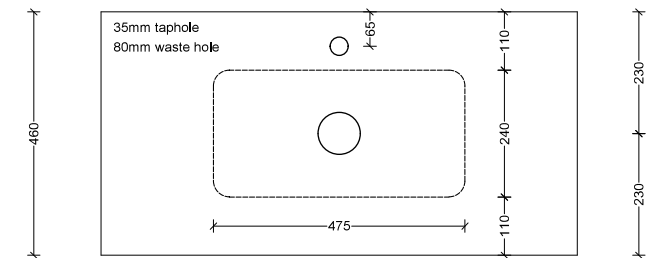

Bloom

WG White Gloss
BLO-BS-475-WG-S

Above Counter

Drawings

Taphole Offset

Taphole Behind

Cut Out Specifications

Material: Ceramic
Approx Capacity: 4.6L
Cut Out Size: 80mm
Waste Size: 32mm without overflow

Note: Due to the manufacturing process, ceramic basins will vary from their nominal stated sizes. Use the dimensions provided as a guide only. Waste not included. Refer to brochure for pricing.