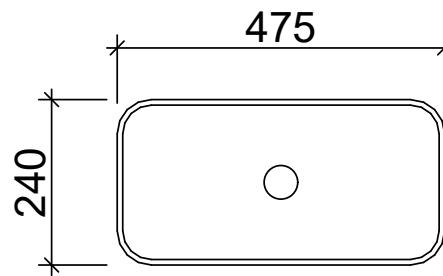

Bloom

WG White Gloss
BLO-BS-475-WG-S

Above Counter

Drawings

Taphole Offset

Taphole Behind

Cut Out Specifications

Material: Ceramic
Approx Capacity: 4.6L
Cut Out Size: 80mm
Waste Size: 32mm without overflow

Note: Due to the manufacturing process, ceramic basins will vary from their nominal stated sizes. Use the dimensions provided as a guide only. Waste not included. Refer to brochure for pricing.