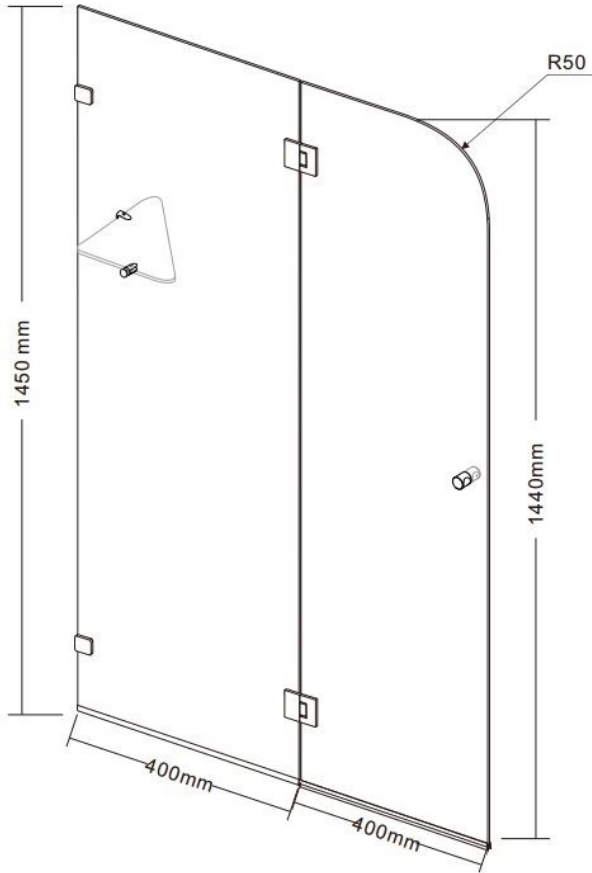

CODE:	BKS4040B
SIZE:	800W X 1440H mm
TYPE:	FRAMELESS BATH SCREEN
CONFIGURATION:	FIXED & FOLD

JNK

BATHROOM, PLUMBING
& KITCHEN SUPPLIES

BKS4040B

NB: Drawings are not to scale—they are to assist only. All measurements are nominal and are subject to change.