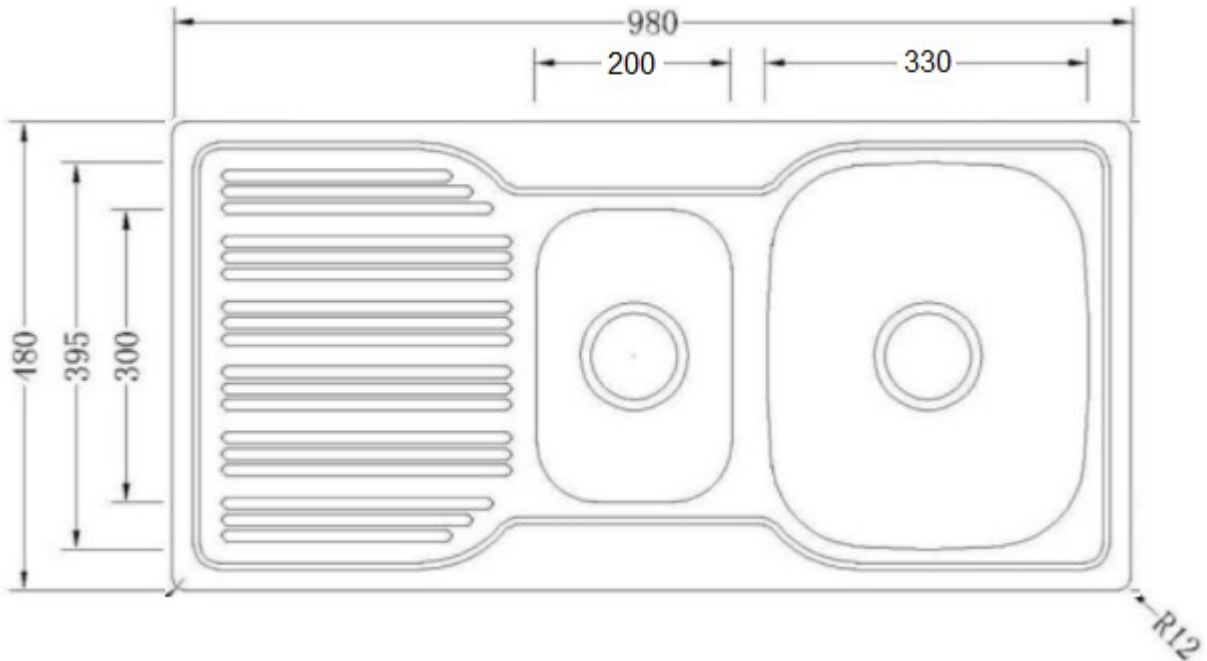

CODE:	BK98.1RS
SIZE:	W:980mm x D:480mm x H:170mm
TYPE:	1 & 1/4 Bowl Sink with Drainer
CONFIGURATION:	Right Hand Bowl

JNK

BATHROOM, PLUMBING
& KITCHEN SUPPLIES

NB: Drawings are not to scale—they are to assist only. All measurements are nominal and are subject to change.