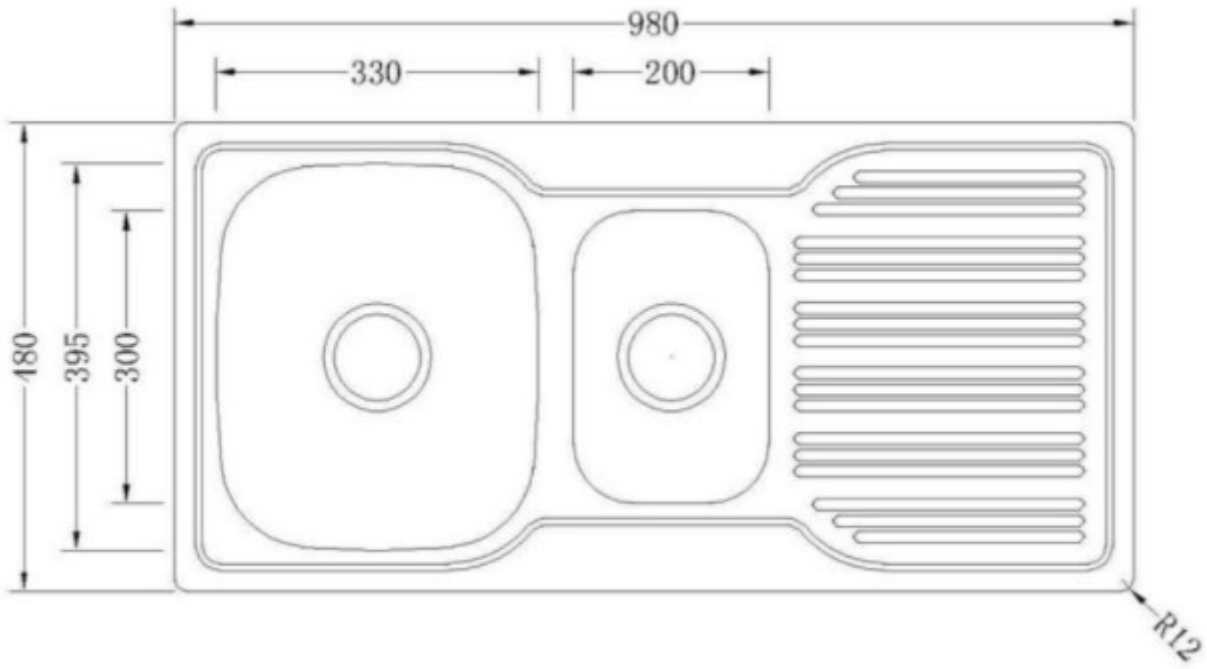

CODE:	BK98.1LS
SIZE:	W:980mm x D:480mm x H:170mm
TYPE:	1 & 1/4 Bowl Sink with Drainer
CONFIGURATION:	Left Hand Bowl

JNK

BATHROOM, PLUMBING
& KITCHEN SUPPLIES

NB: Drawings are not to scale—they are to assist only. All measurements are nominal and are subject to change.