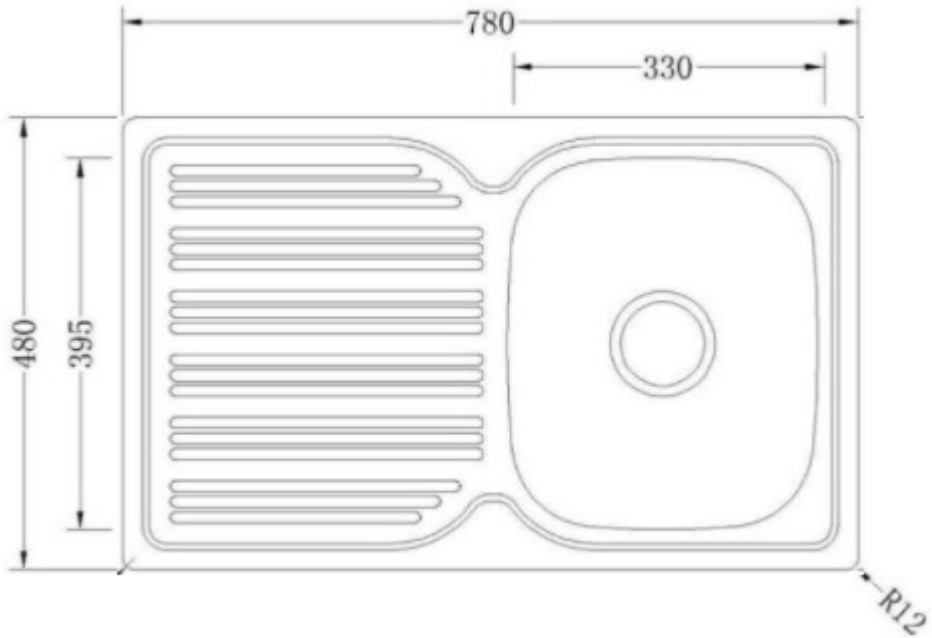

CODE:	BK78.1RS
SIZE:	W:780mm x D:480mm x H:170mm
TYPE:	Single Bowl Sink with Drainer
CONFIGURATION:	Right Hand Bowl

JNK | BATHROOM, PLUMBING
& KITCHEN SUPPLIES

NB: Drawings are not to scale—they are to assist only. All measurements are nominal and are subject to change.