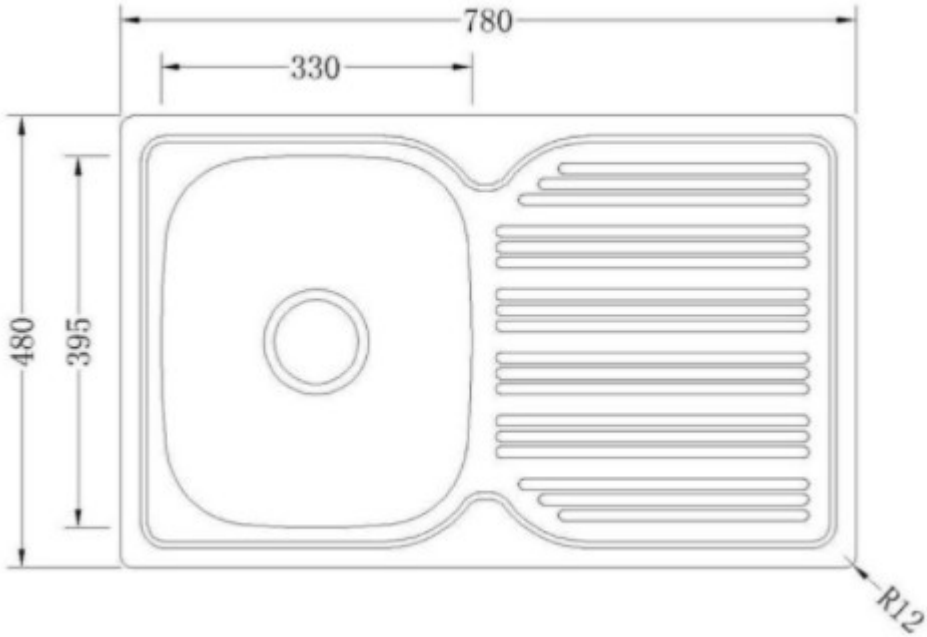

CODE:	BK78.1LS
SIZE:	W:780mm x D:480mm x H:170mm
TYPE:	Single Bowl Sink with Drainer
CONFIGURATION:	Left Hand Bowl

JNK | BATHROOM, PLUMBING
& KITCHEN SUPPLIES

NB: Drawings are not to scale—they are to assist only. All measurements are nominal and are subject to change.