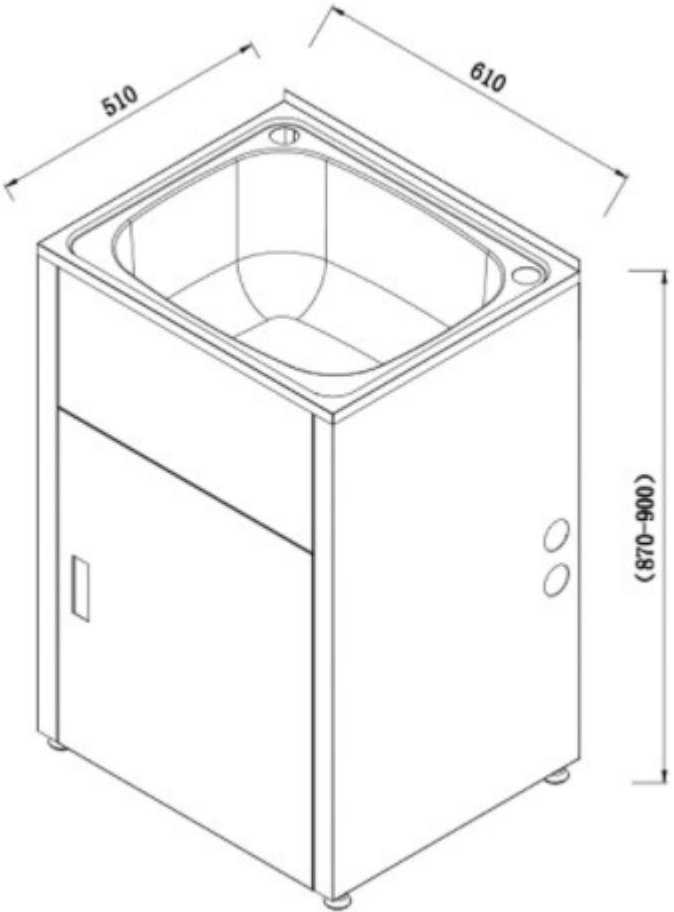

CODE:	BK45L
SIZE:	610W x 510D x 870H mm
TYPE:	STANDARD
CONFIGURATION:	TUB & CABINET

JNK

BATHROOM, PLUMBING
& KITCHEN SUPPLIES

NB: Drawings are not to scale—they are to assist only. All measurements are nominal and are subject to change.